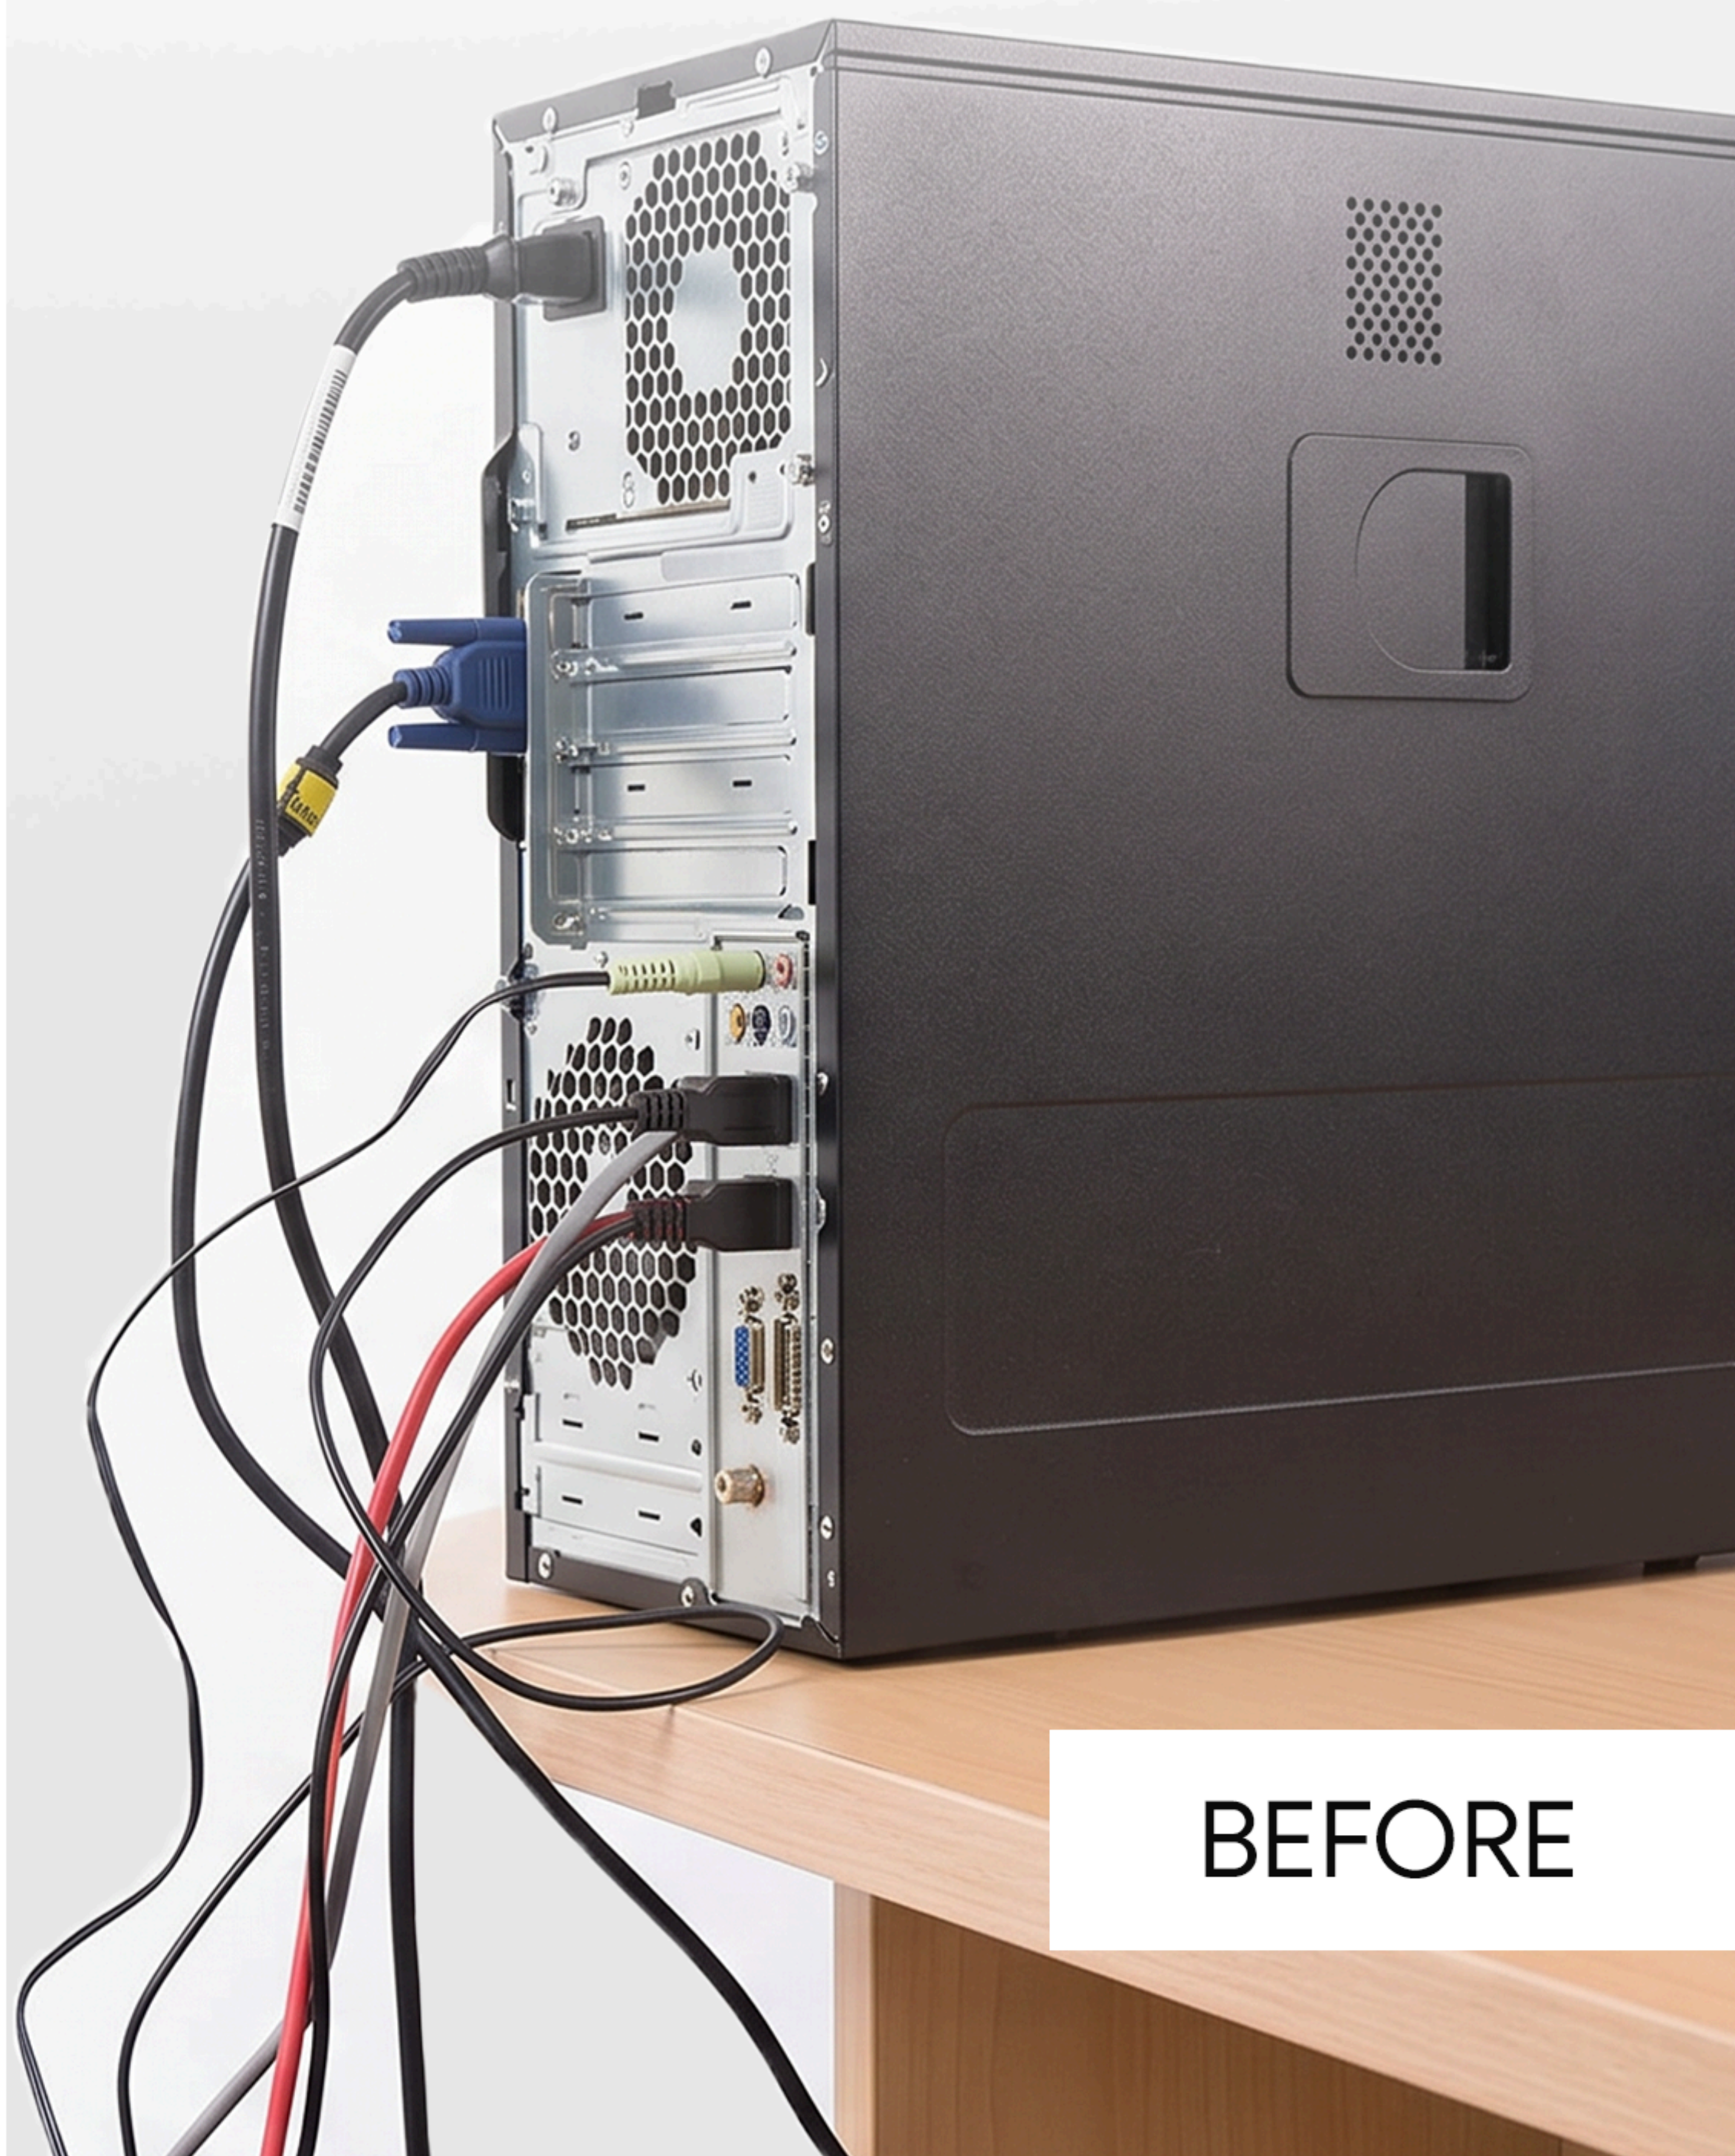

Brateck

Keep Cables Under Control.

CABLE SLEEVE

The **Brateck 25mm Coiled Tube Cable Sleeve** keeps cables neat, organized, and protected with its flexible and durable PE construction. Its expandable spiral design allows easy cable management while reducing clutter for a cleaner home, office, or gaming setup.

25mm Large Capacity Sleeve

Spacious 1-inch diameter design accommodates multiple cables at once, ideal for PCs, TVs, gaming setups, and office desks.

Durable Polyethylene Construction

Made from high-quality PE material for enhanced flexibility, durability, and long-term cable protection against everyday wear.

Customizable 1000mm Length

Long 1-meter sleeve provides versatile cable coverage and can be trimmed to fit different cable management requirements.

Clean & Organized Setup

Helps reduce cable clutter for a neater workspace, improving both aesthetics and safety in home or office environments.

BEFORE

AFTER

Polyethylene
Material

White
Color

1000x25mm
Dimensions