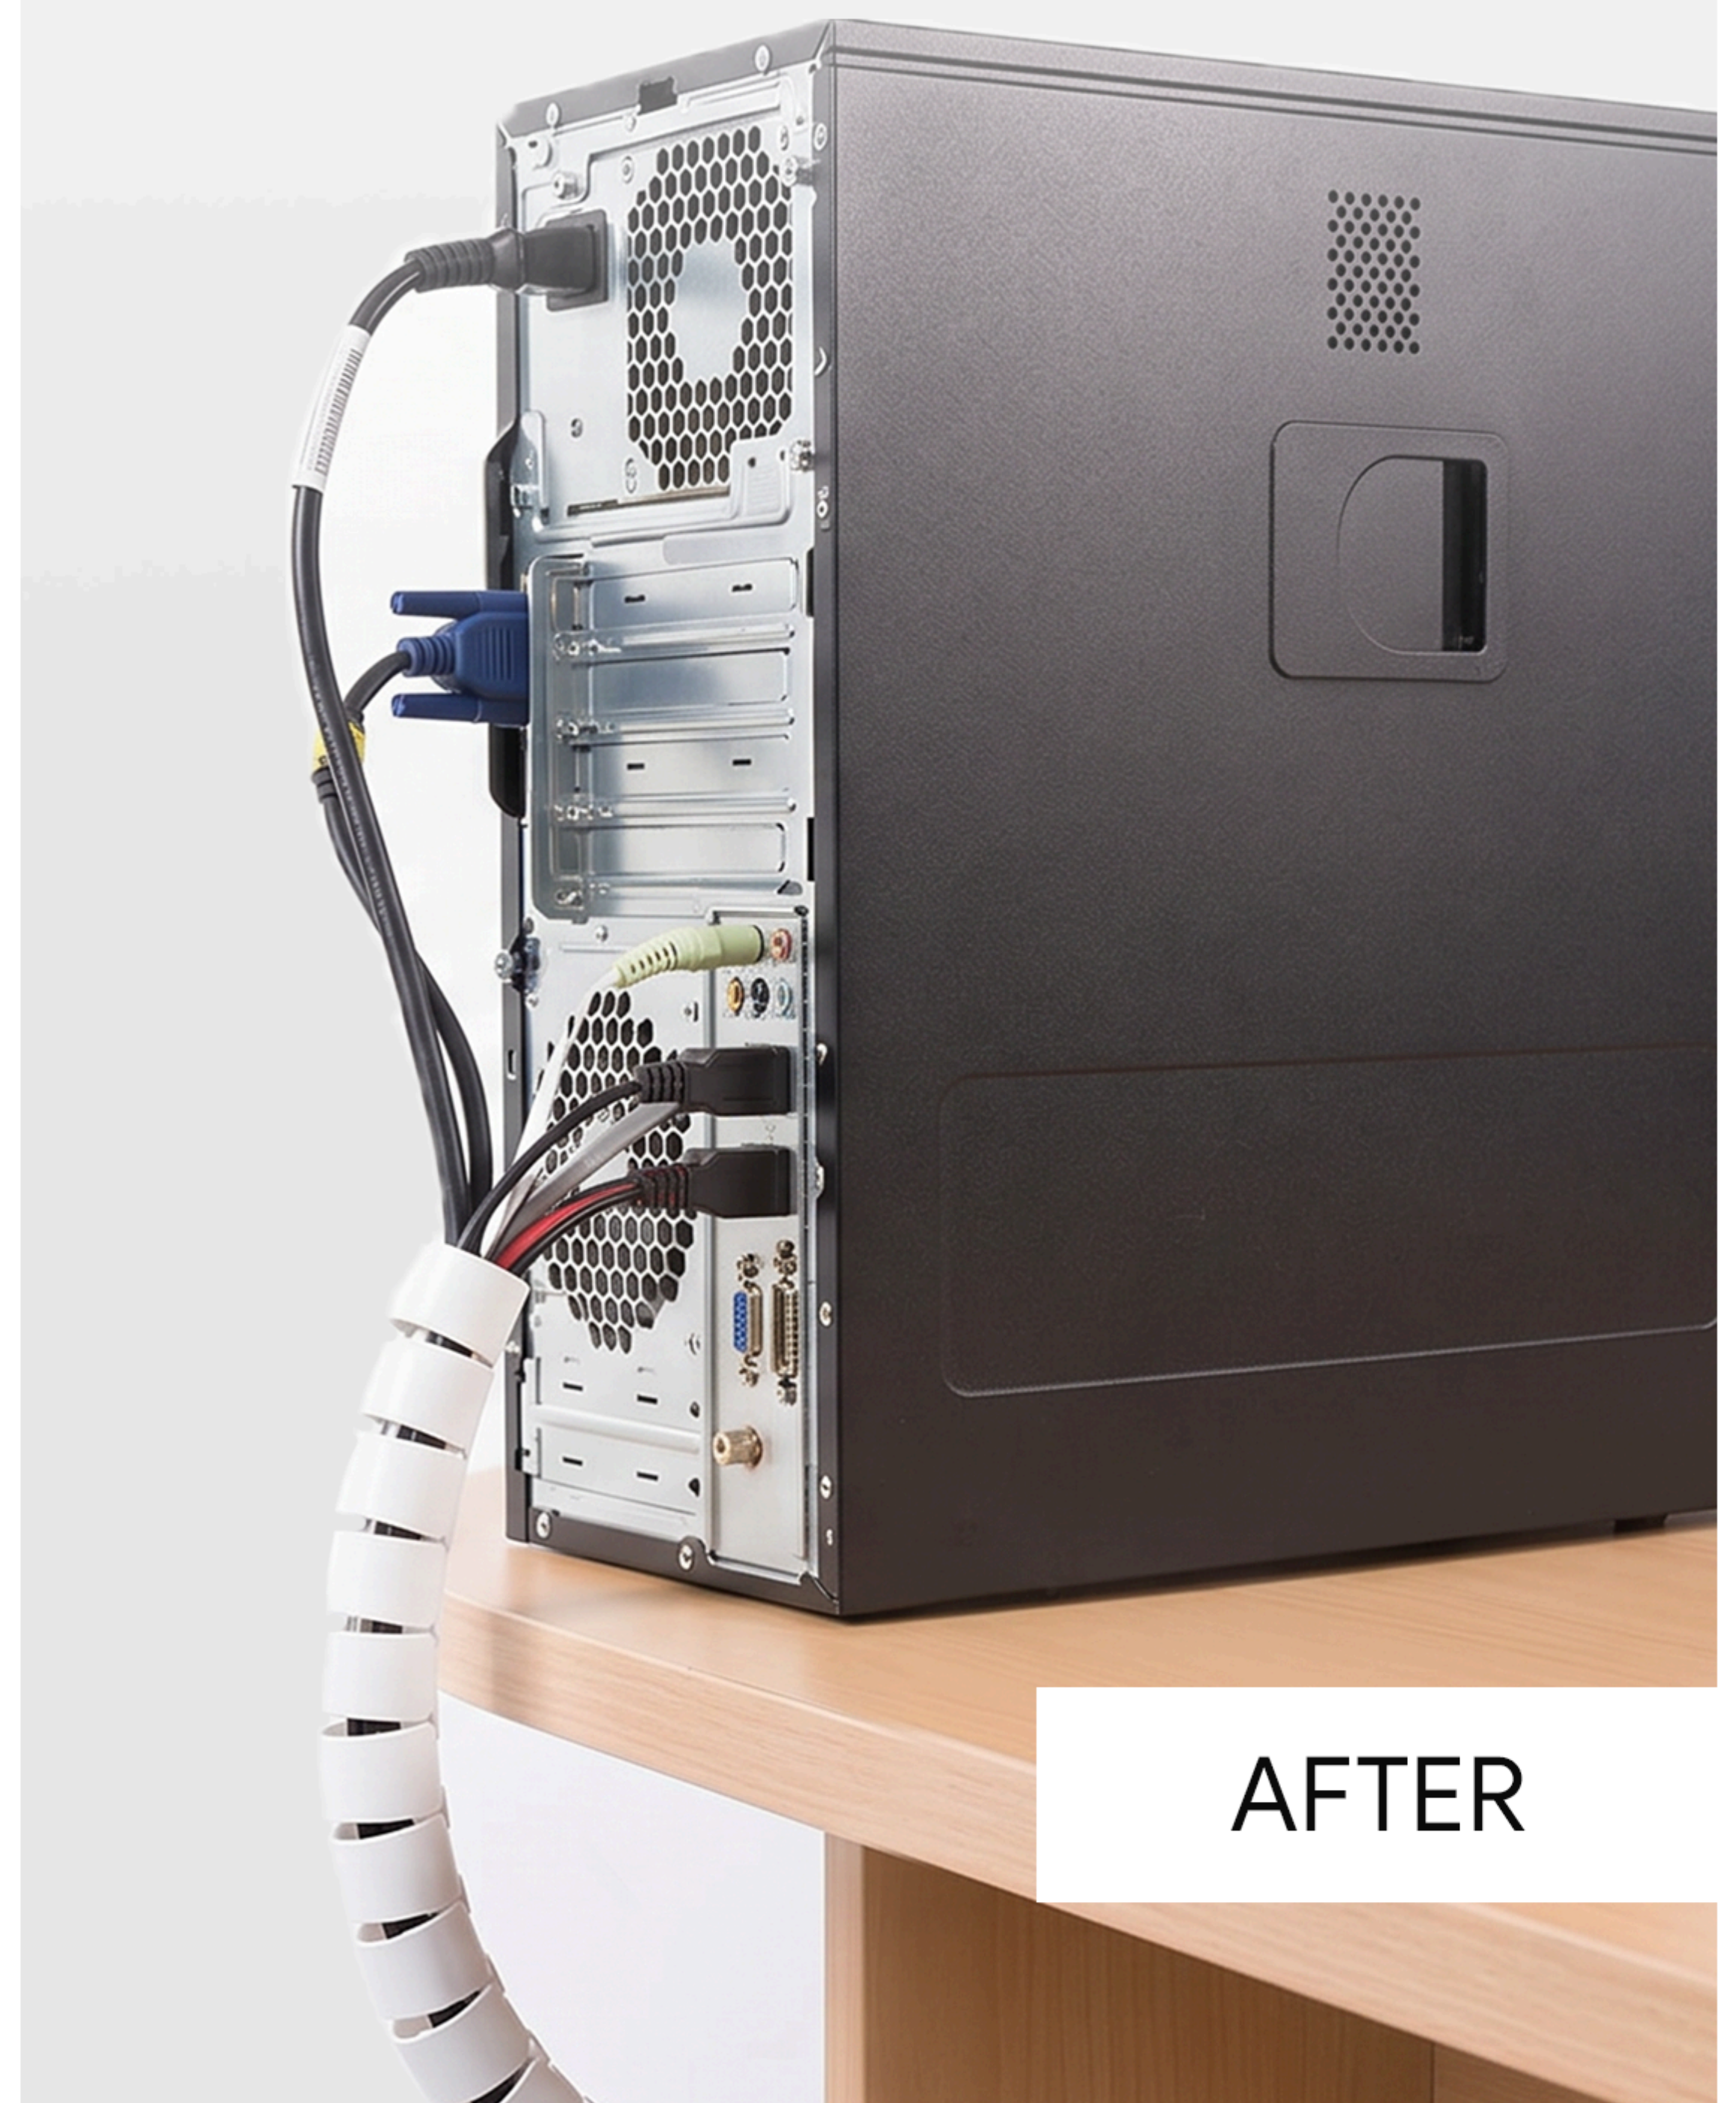

Brateck

Keep Cables Under Control.

CABLE SLEEVE

The **Brateck 25mm Coiled Tube Cable Sleeve** keeps cables neat, organized, and protected with its flexible and durable PE construction. Its expandable spiral design allows easy cable management while reducing clutter for a cleaner home, office, or gaming setup.

25mm Large Capacity Sleeve

Spacious 1-inch diameter design accommodates multiple cables at once, ideal for PCs, TVs, gaming setups, and office desks.

Durable Polyethylene Construction

Made from high-quality PE material for enhanced flexibility, durability, and long-term cable protection against everyday wear.

Customizable 1000mm Length

Long 1-meter sleeve provides versatile cable coverage and can be trimmed to fit different cable management requirements.

Clean & Organized Setup

Helps reduce cable clutter for a neater workspace, improving both aesthetics and safety in home or office environments.

BEFORE

AFTER

Polyethylene
Material

White
Color

1000x25mm
Dimensions