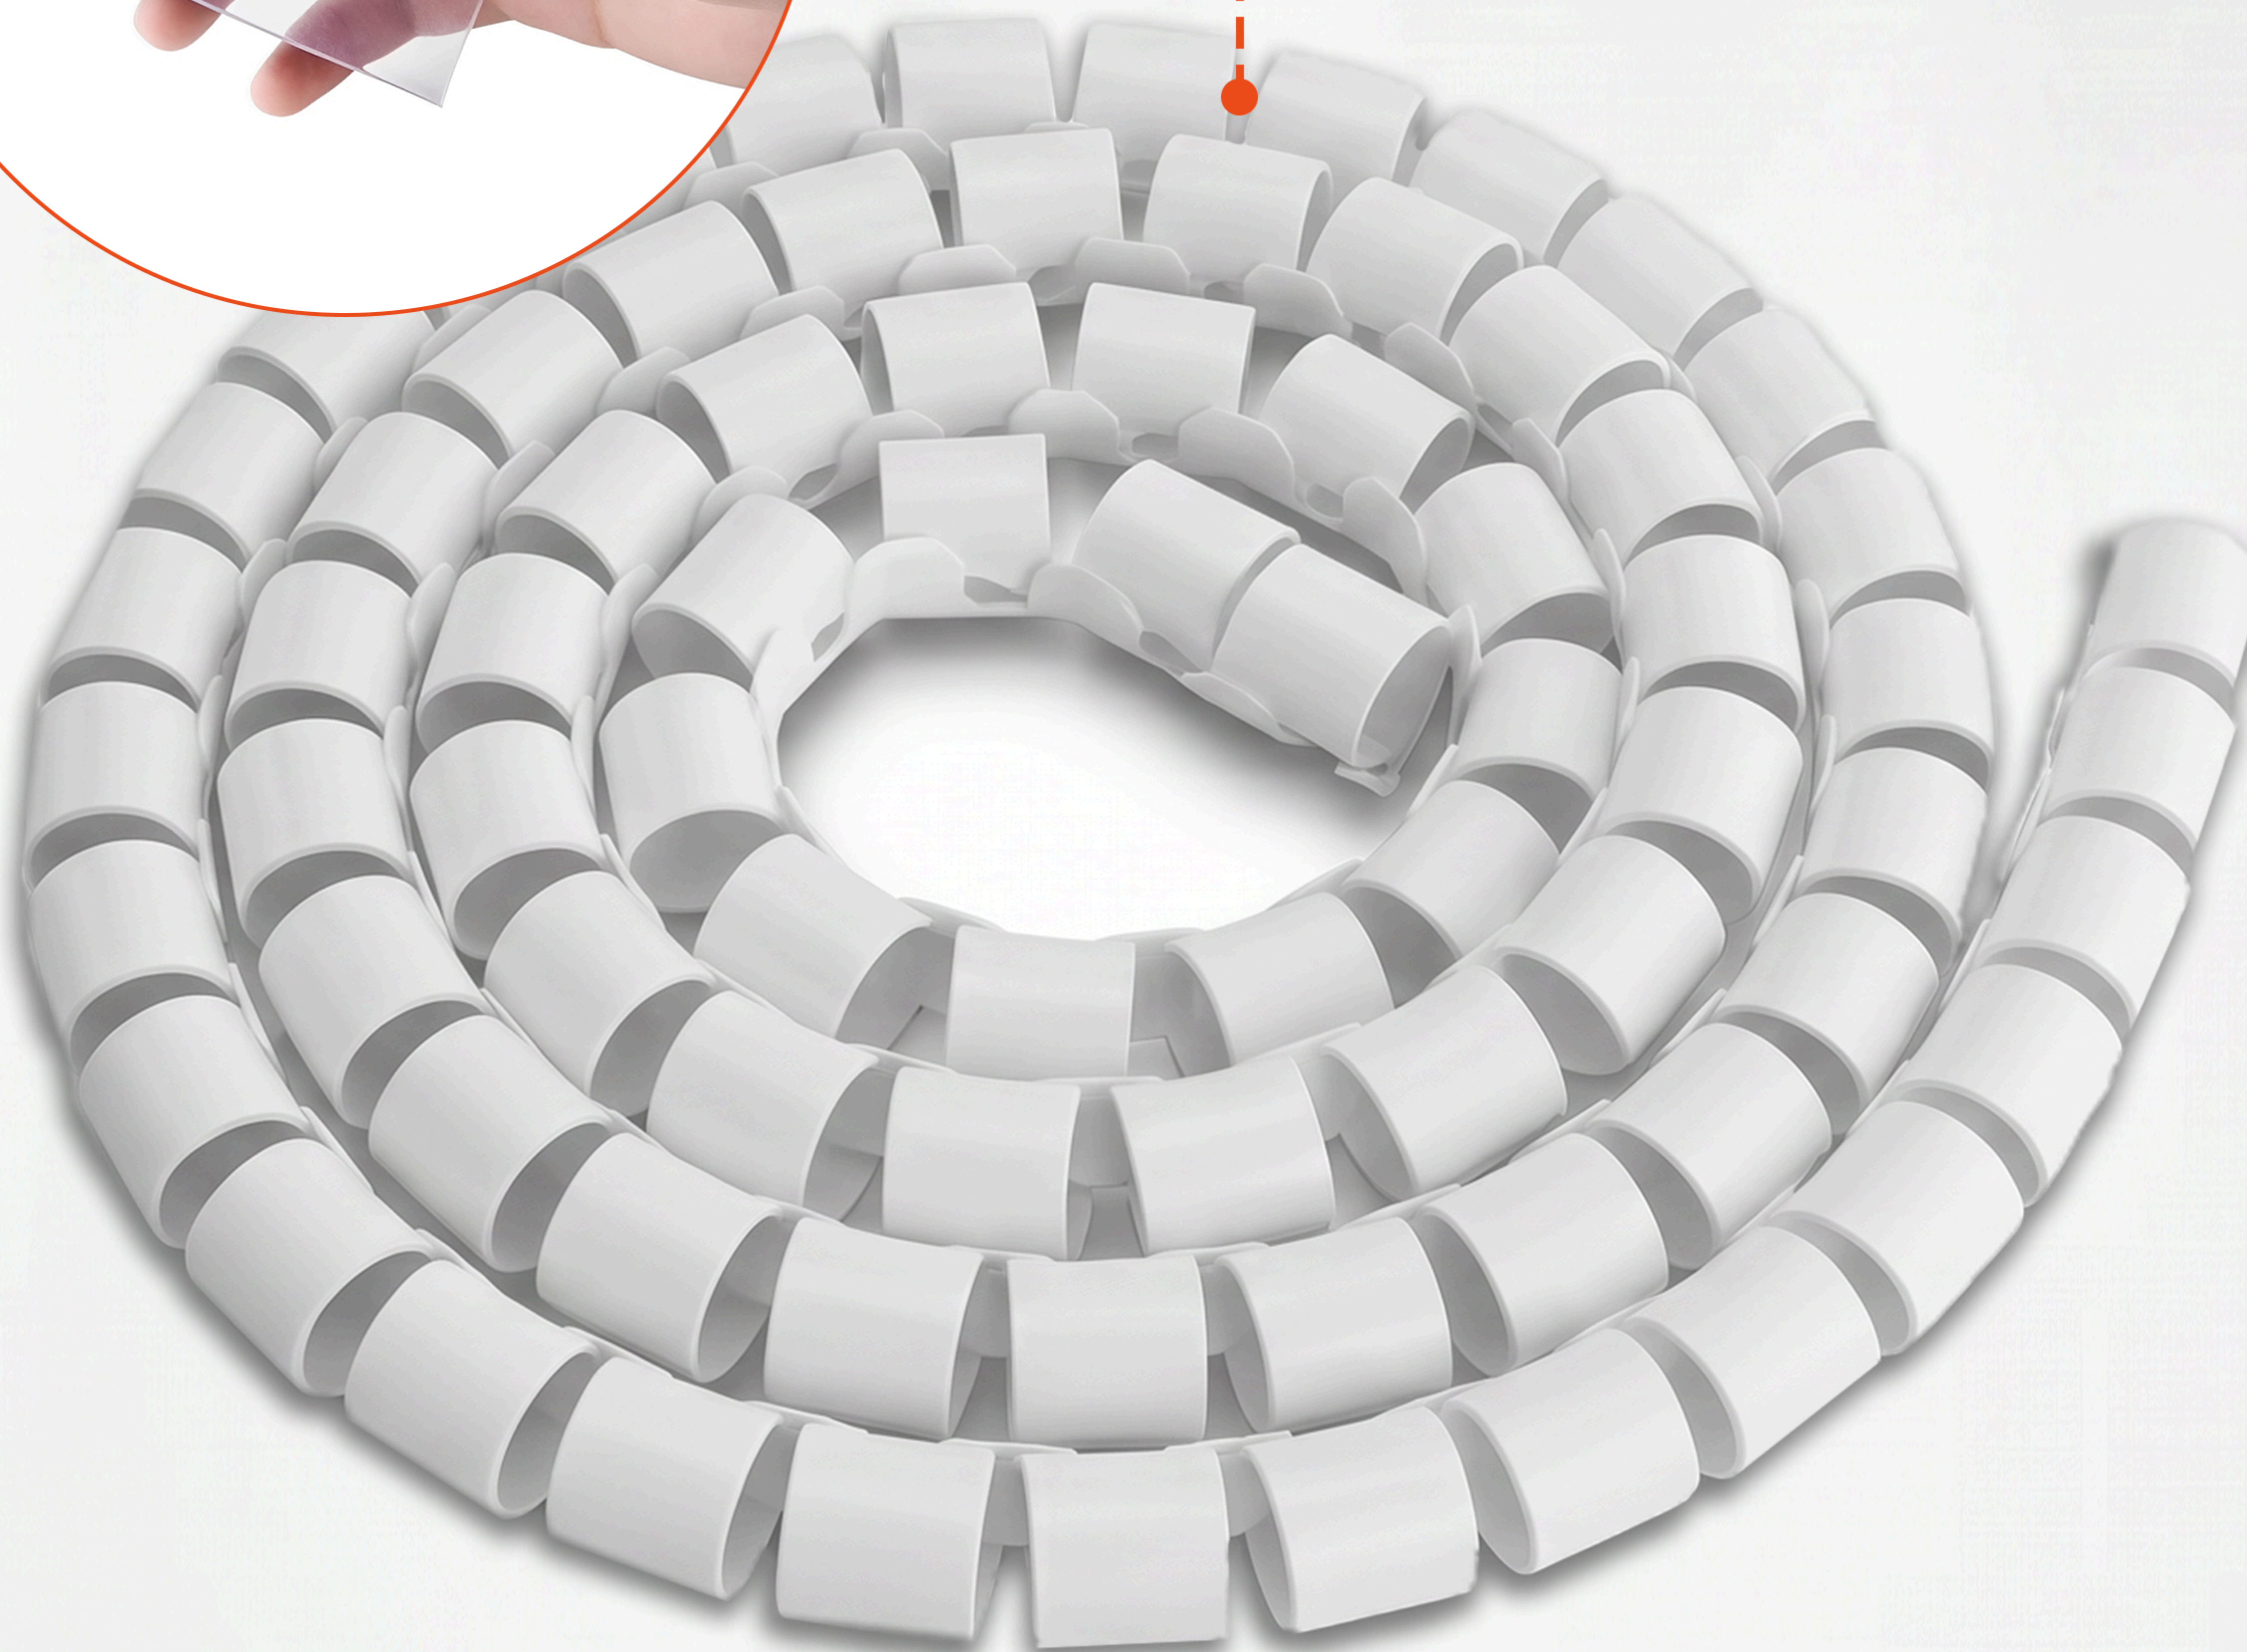

Brateck

Keep Cables Under Control.

CABLE SLEEVE

The **Brateck 25mm Coiled Tube Cable Sleeve** keeps cables neat, organized, and protected with its flexible and durable PE construction. Its expandable spiral design allows easy cable management while reducing clutter for a cleaner home, office, or gaming setup.

25mm Large Capacity Sleeve

Spacious 1-inch diameter design accommodates multiple cables at once, ideal for PCs, TVs, gaming setups, and office desks.

Durable Polyethylene Construction

Made from high-quality PE material for enhanced flexibility, durability, and long-term cable protection against everyday wear.

Customizable 1000mm Length

Long 1-meter sleeve provides versatile cable coverage and can be trimmed to fit different cable management requirements.

Clean & Organized Setup

Helps reduce cable clutter for a neater workspace, improving both aesthetics and safety in home or office environments.

BEFORE

AFTER

Polyethylene
Material

White
Color

1000x25mm
Dimensions