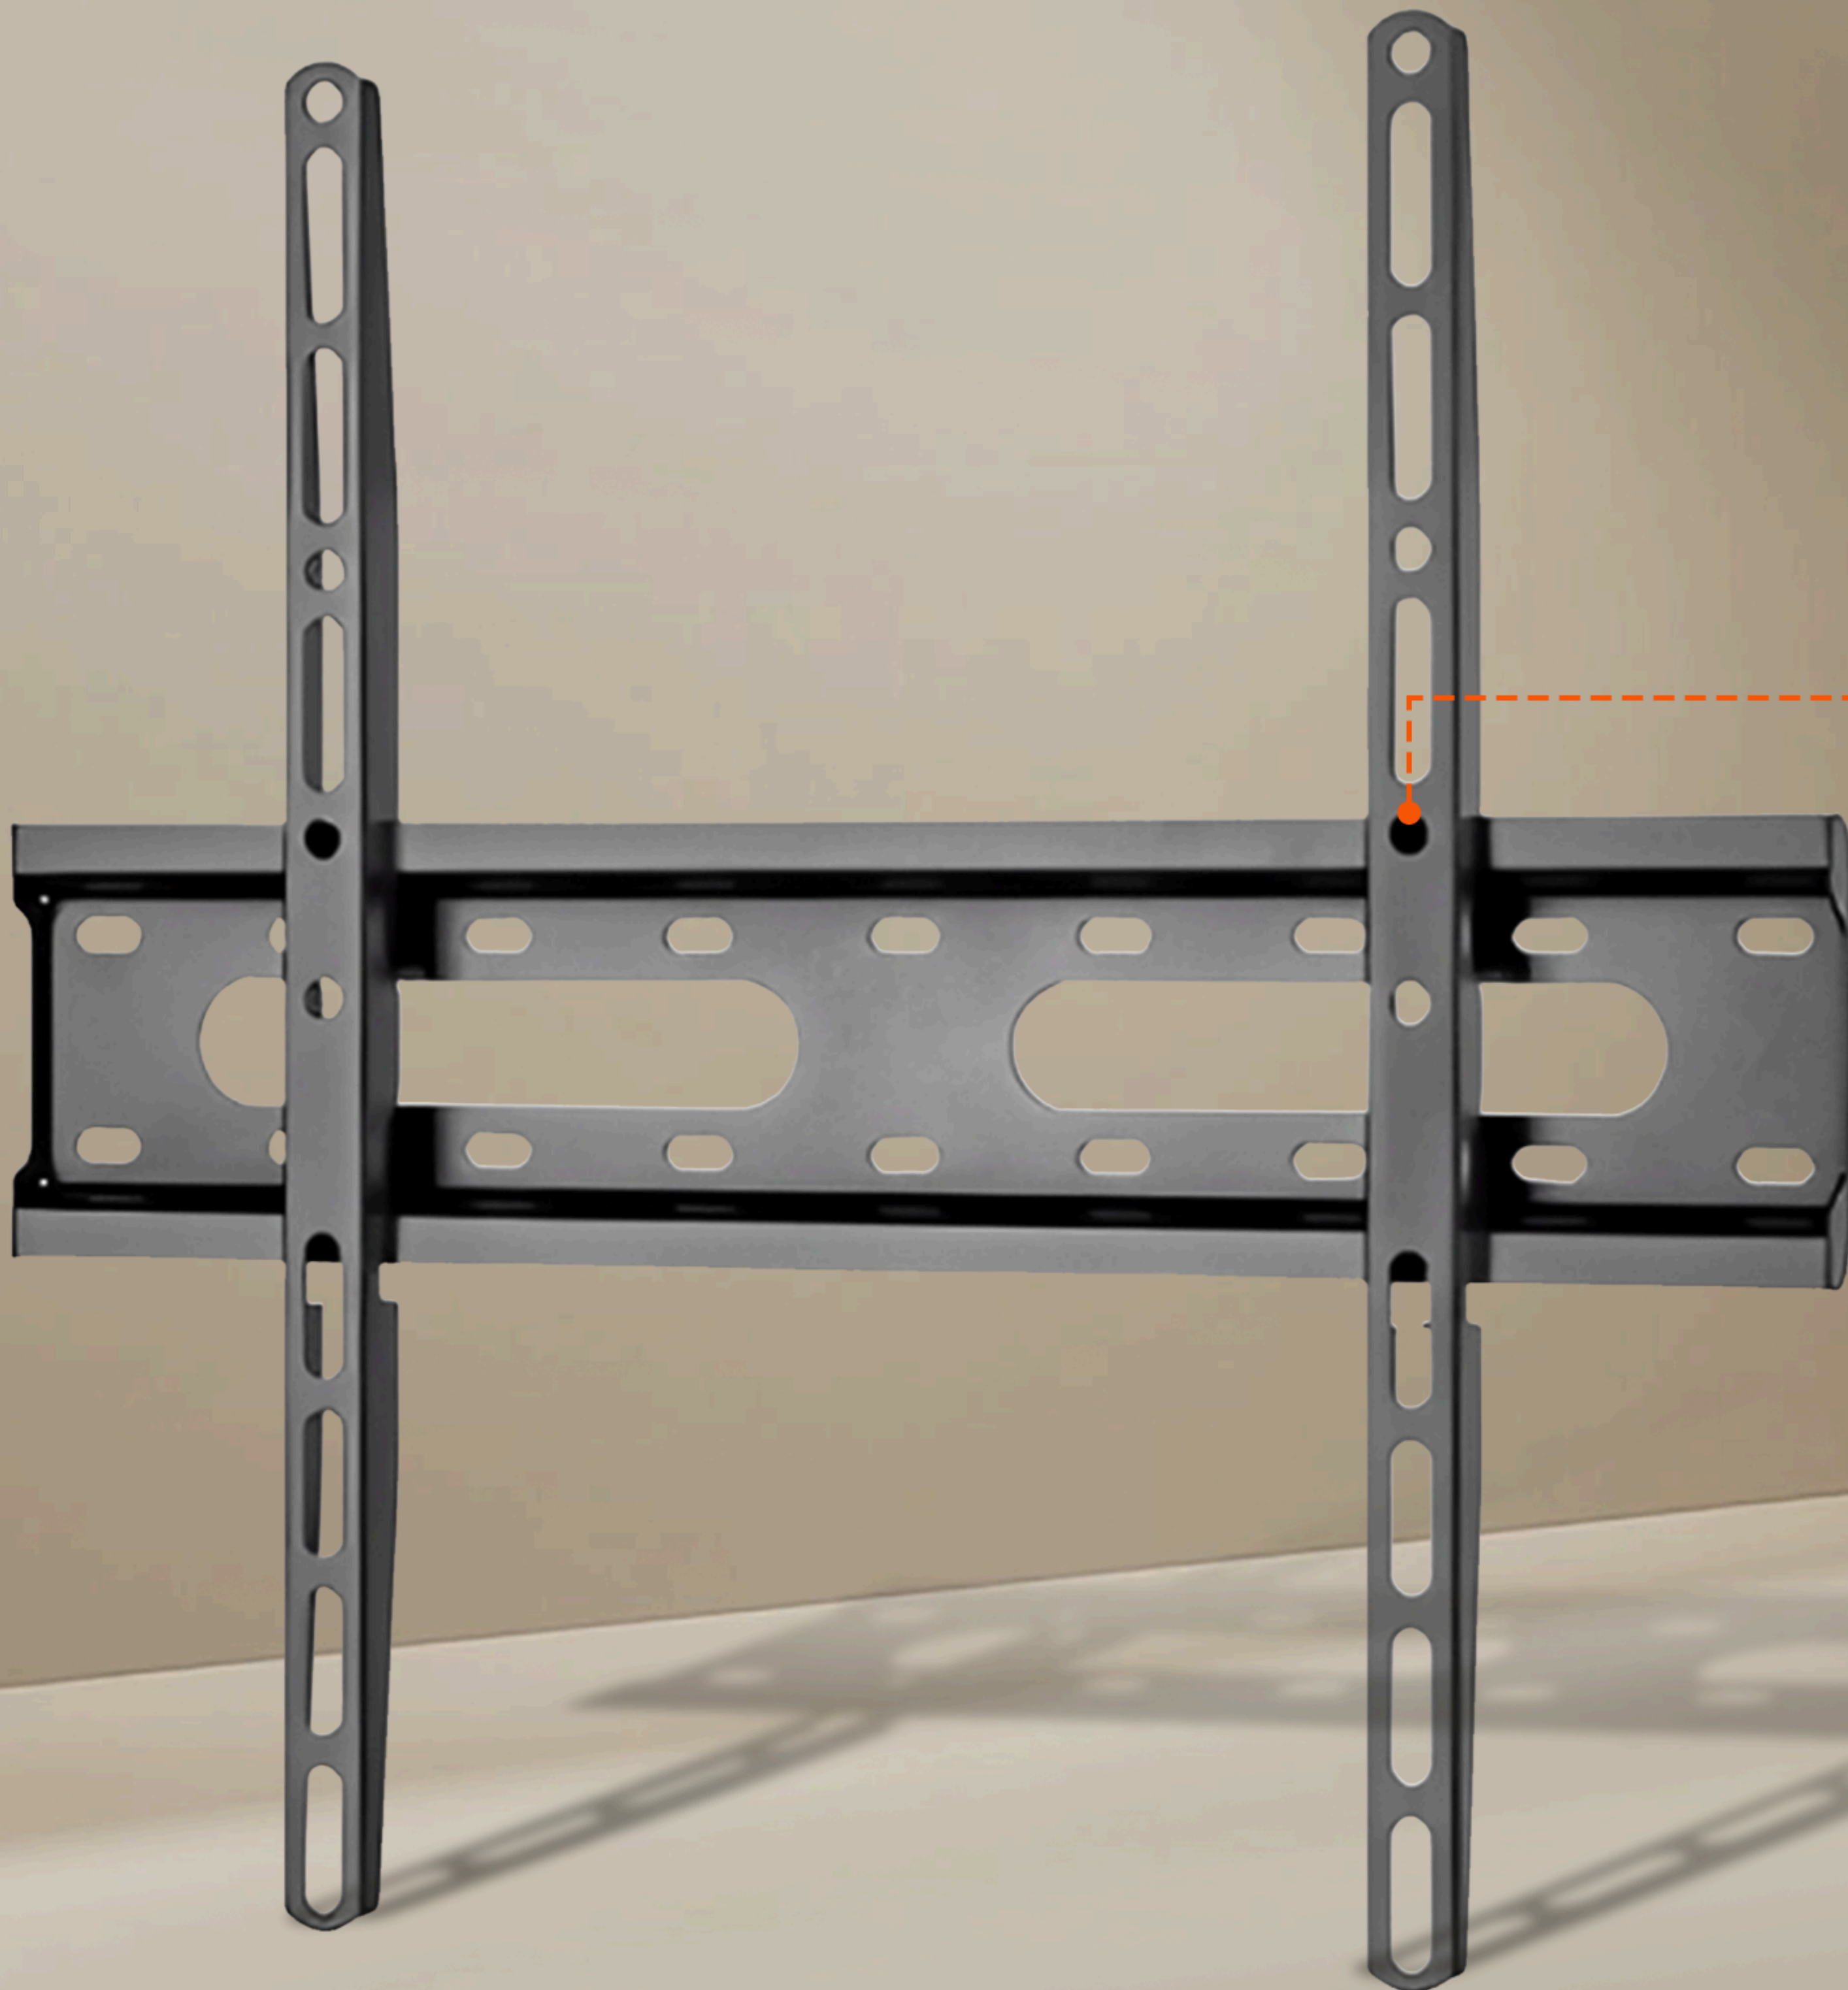

## FIXED TV WALL MOUNT

Upgrade your entertainment space with the **Brateck Fixed TV Wall Mount**. Engineered to support most 32"–55" flat and curved TVs up to 45kg, this sturdy steel mount offers a secure, ultra-slim installation that saves space and creates a clean, modern look.

Easy to install and built to last, it's the smart choice for affordable TV mounting.

## Wide Compatibility Design

Accommodates most 32"–55" flat-panel and curved TVs and supports a wide range of VESA mounting patterns.

# Affordable Value Design

Delivers a budget-friendly mounting solution without compromising on safety, reliability, or durability.

<b>32"-55"</b> Fit Screen Size	<b>Fine Texture Black</b> Color	<b>435x420x27mm</b> Dimensions
<b>Steel</b> Material	<b>VESA &amp; Universal</b> Mounting Hole Pattern	<b>Solid Wall</b> Installation
<b>Fixed Wall Plate</b> Wall Plate Type	<b>Yes</b> Fit Curved TV	<b>45kg (99lbs)</b> Weight Capacity
<b>27mm (1.1")</b> Profile	<b>1.4mm cold-rolled sheet</b> Bracket Arm & Wall Plate Thickness	<b>4 Times Approved</b> Strength Tested