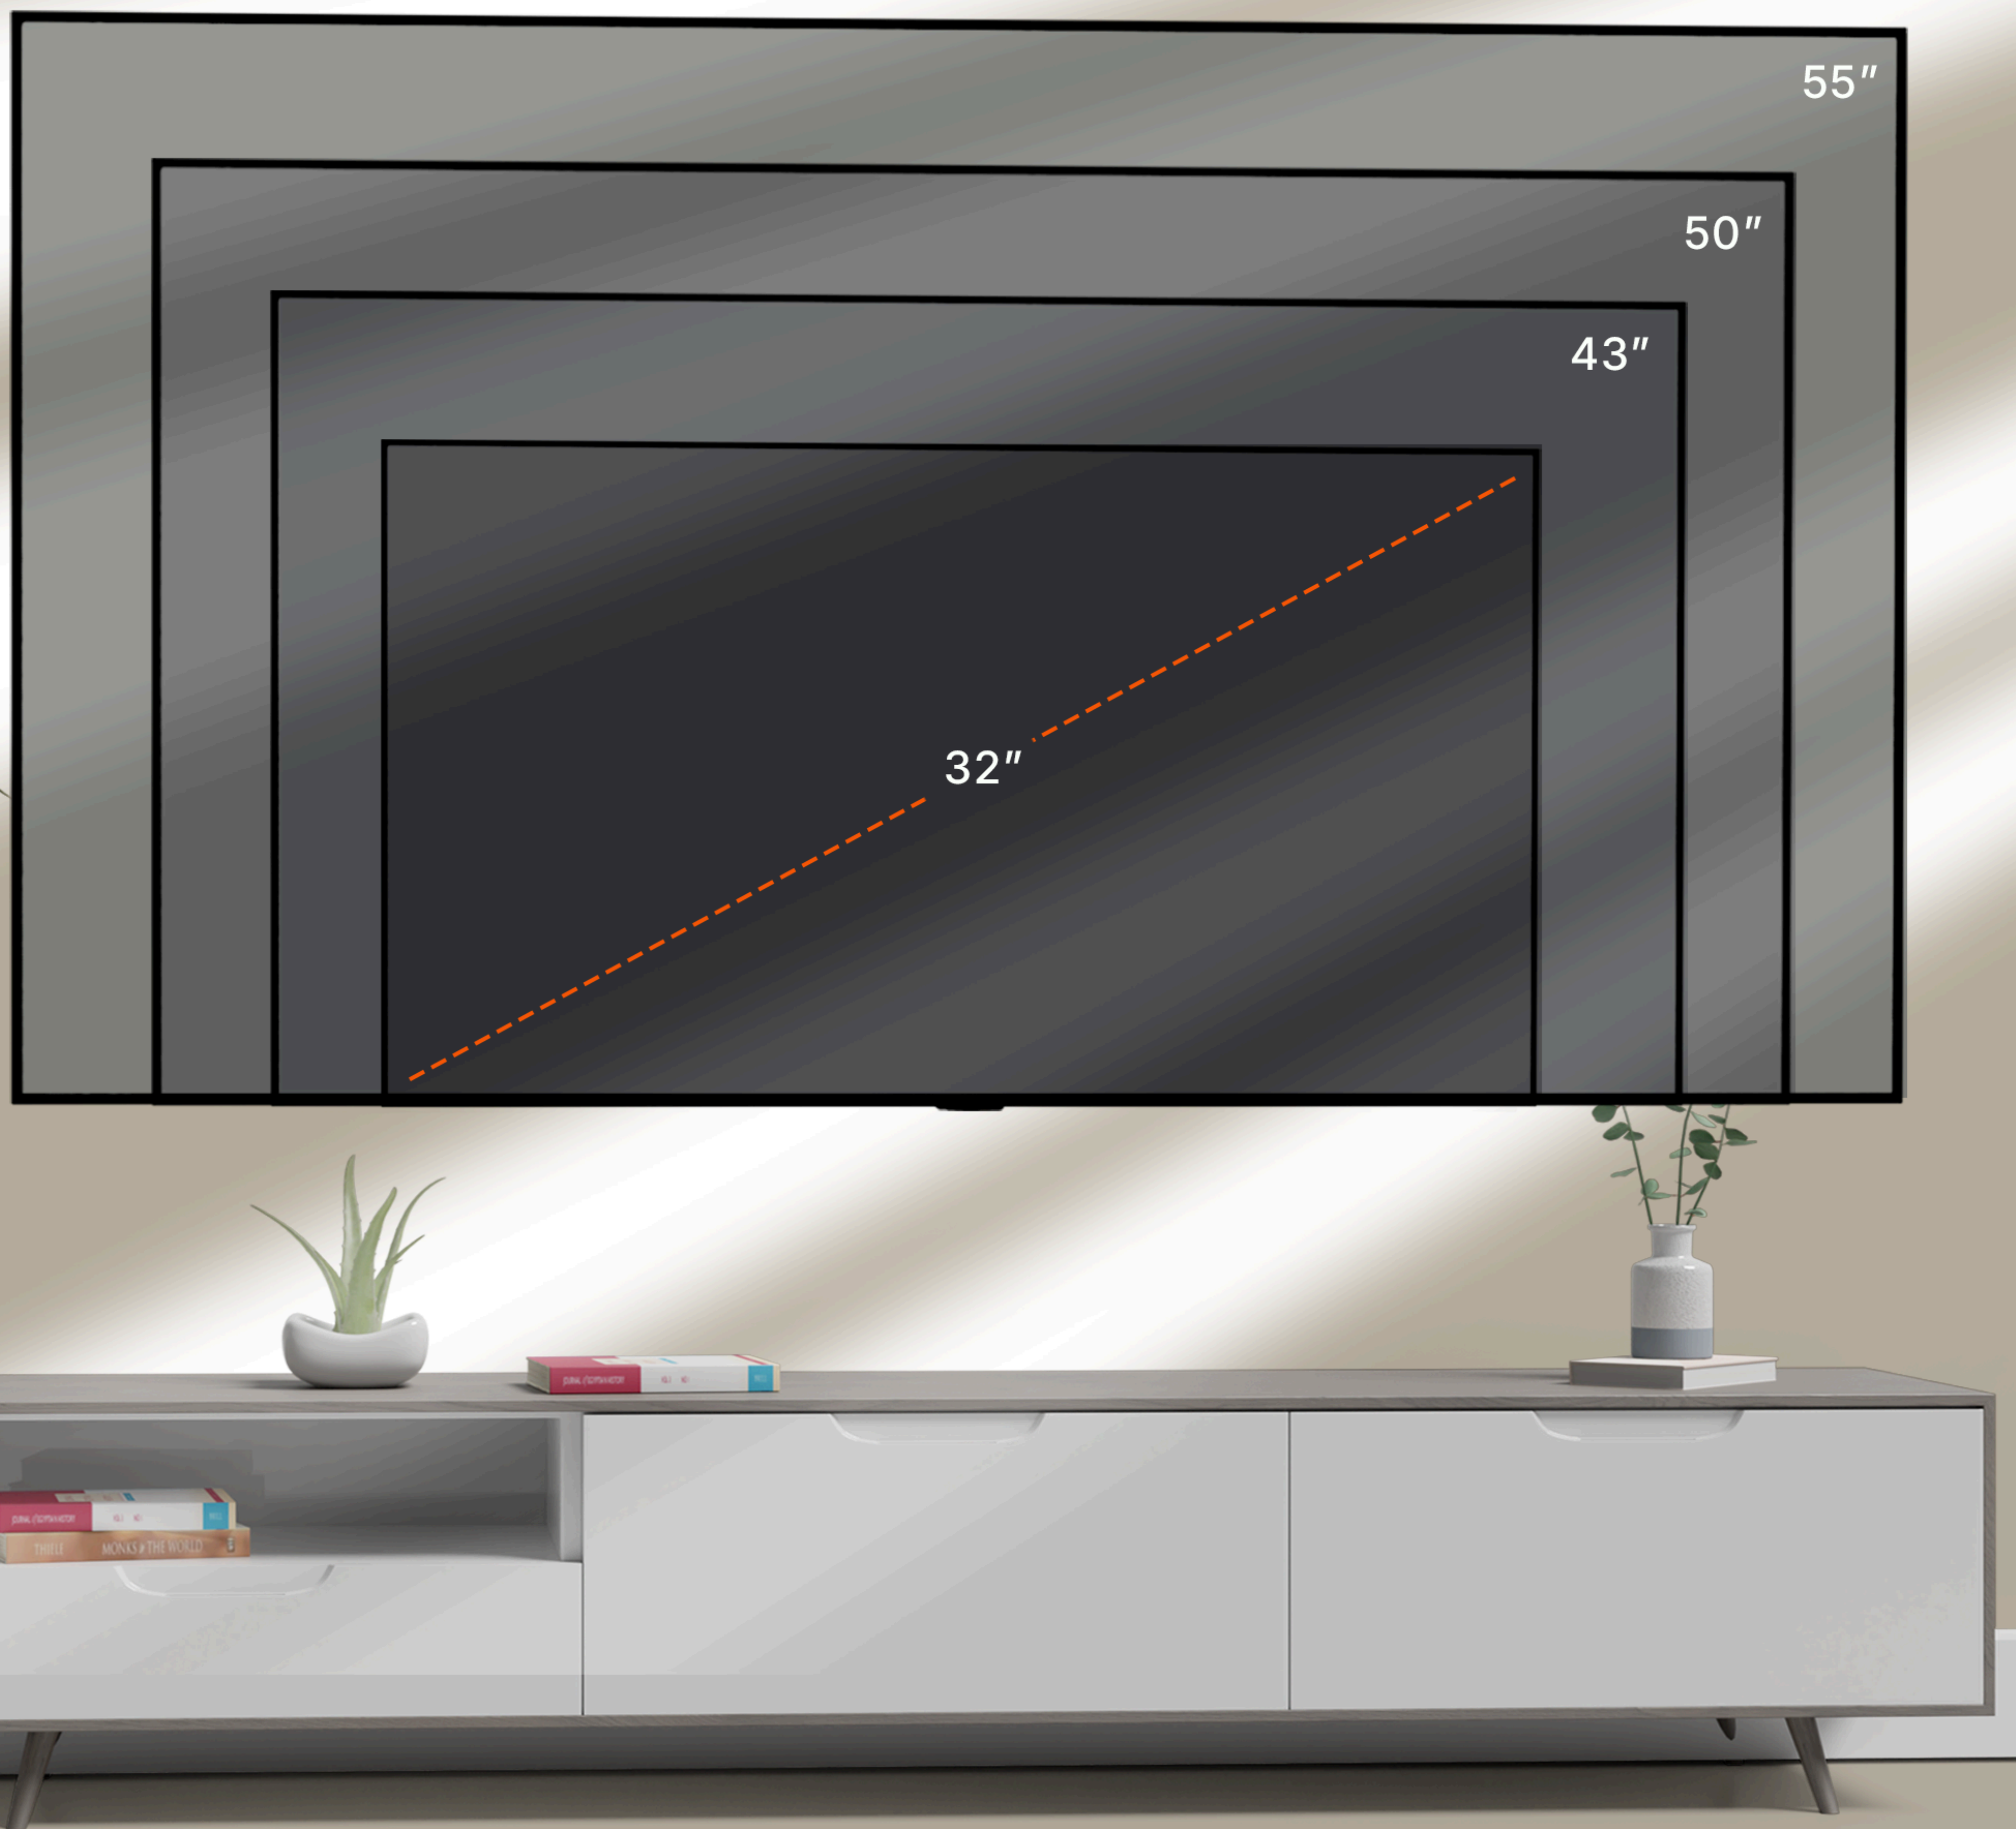

## FIXED TV WALL MOUNT

Upgrade your entertainment space with the **Brateck Fixed TV Wall Mount**. Engineered to support most 32"–55" flat and curved TVs up to 45kg, this sturdy steel mount offers a secure, ultra-slim installation that saves space and creates a clean, modern look.

Easy to install and built to last, it's the smart choice for affordable TV mounting.

## Wide Compatibility Design

Accommodates most 32"–55" flat-panel and curved TVs and supports a wide range of VESA mounting patterns.

# Affordable Value Design

Delivers a budget-friendly mounting solution without compromising on safety, reliability, or durability.

<b>32"-55"</b> Fit Screen Size	<b>Fine Texture Black</b> Color	<b>435x420x27mm</b> Dimensions
<b>Steel</b> Material	<b>VESA &amp; Universal</b> Mounting Hole Pattern	<b>Solid Wall</b> Installation
<b>Fixed Wall Plate</b> Wall Plate Type	<b>Yes</b> Fit Curved TV	<b>45kg (99lbs)</b> Weight Capacity
<b>27mm (1.1")</b> Profile	<b>1.4mm cold-rolled sheet</b> Bracket Arm & Wall Plate Thickness	<b>4 Times Approved</b> Strength Tested