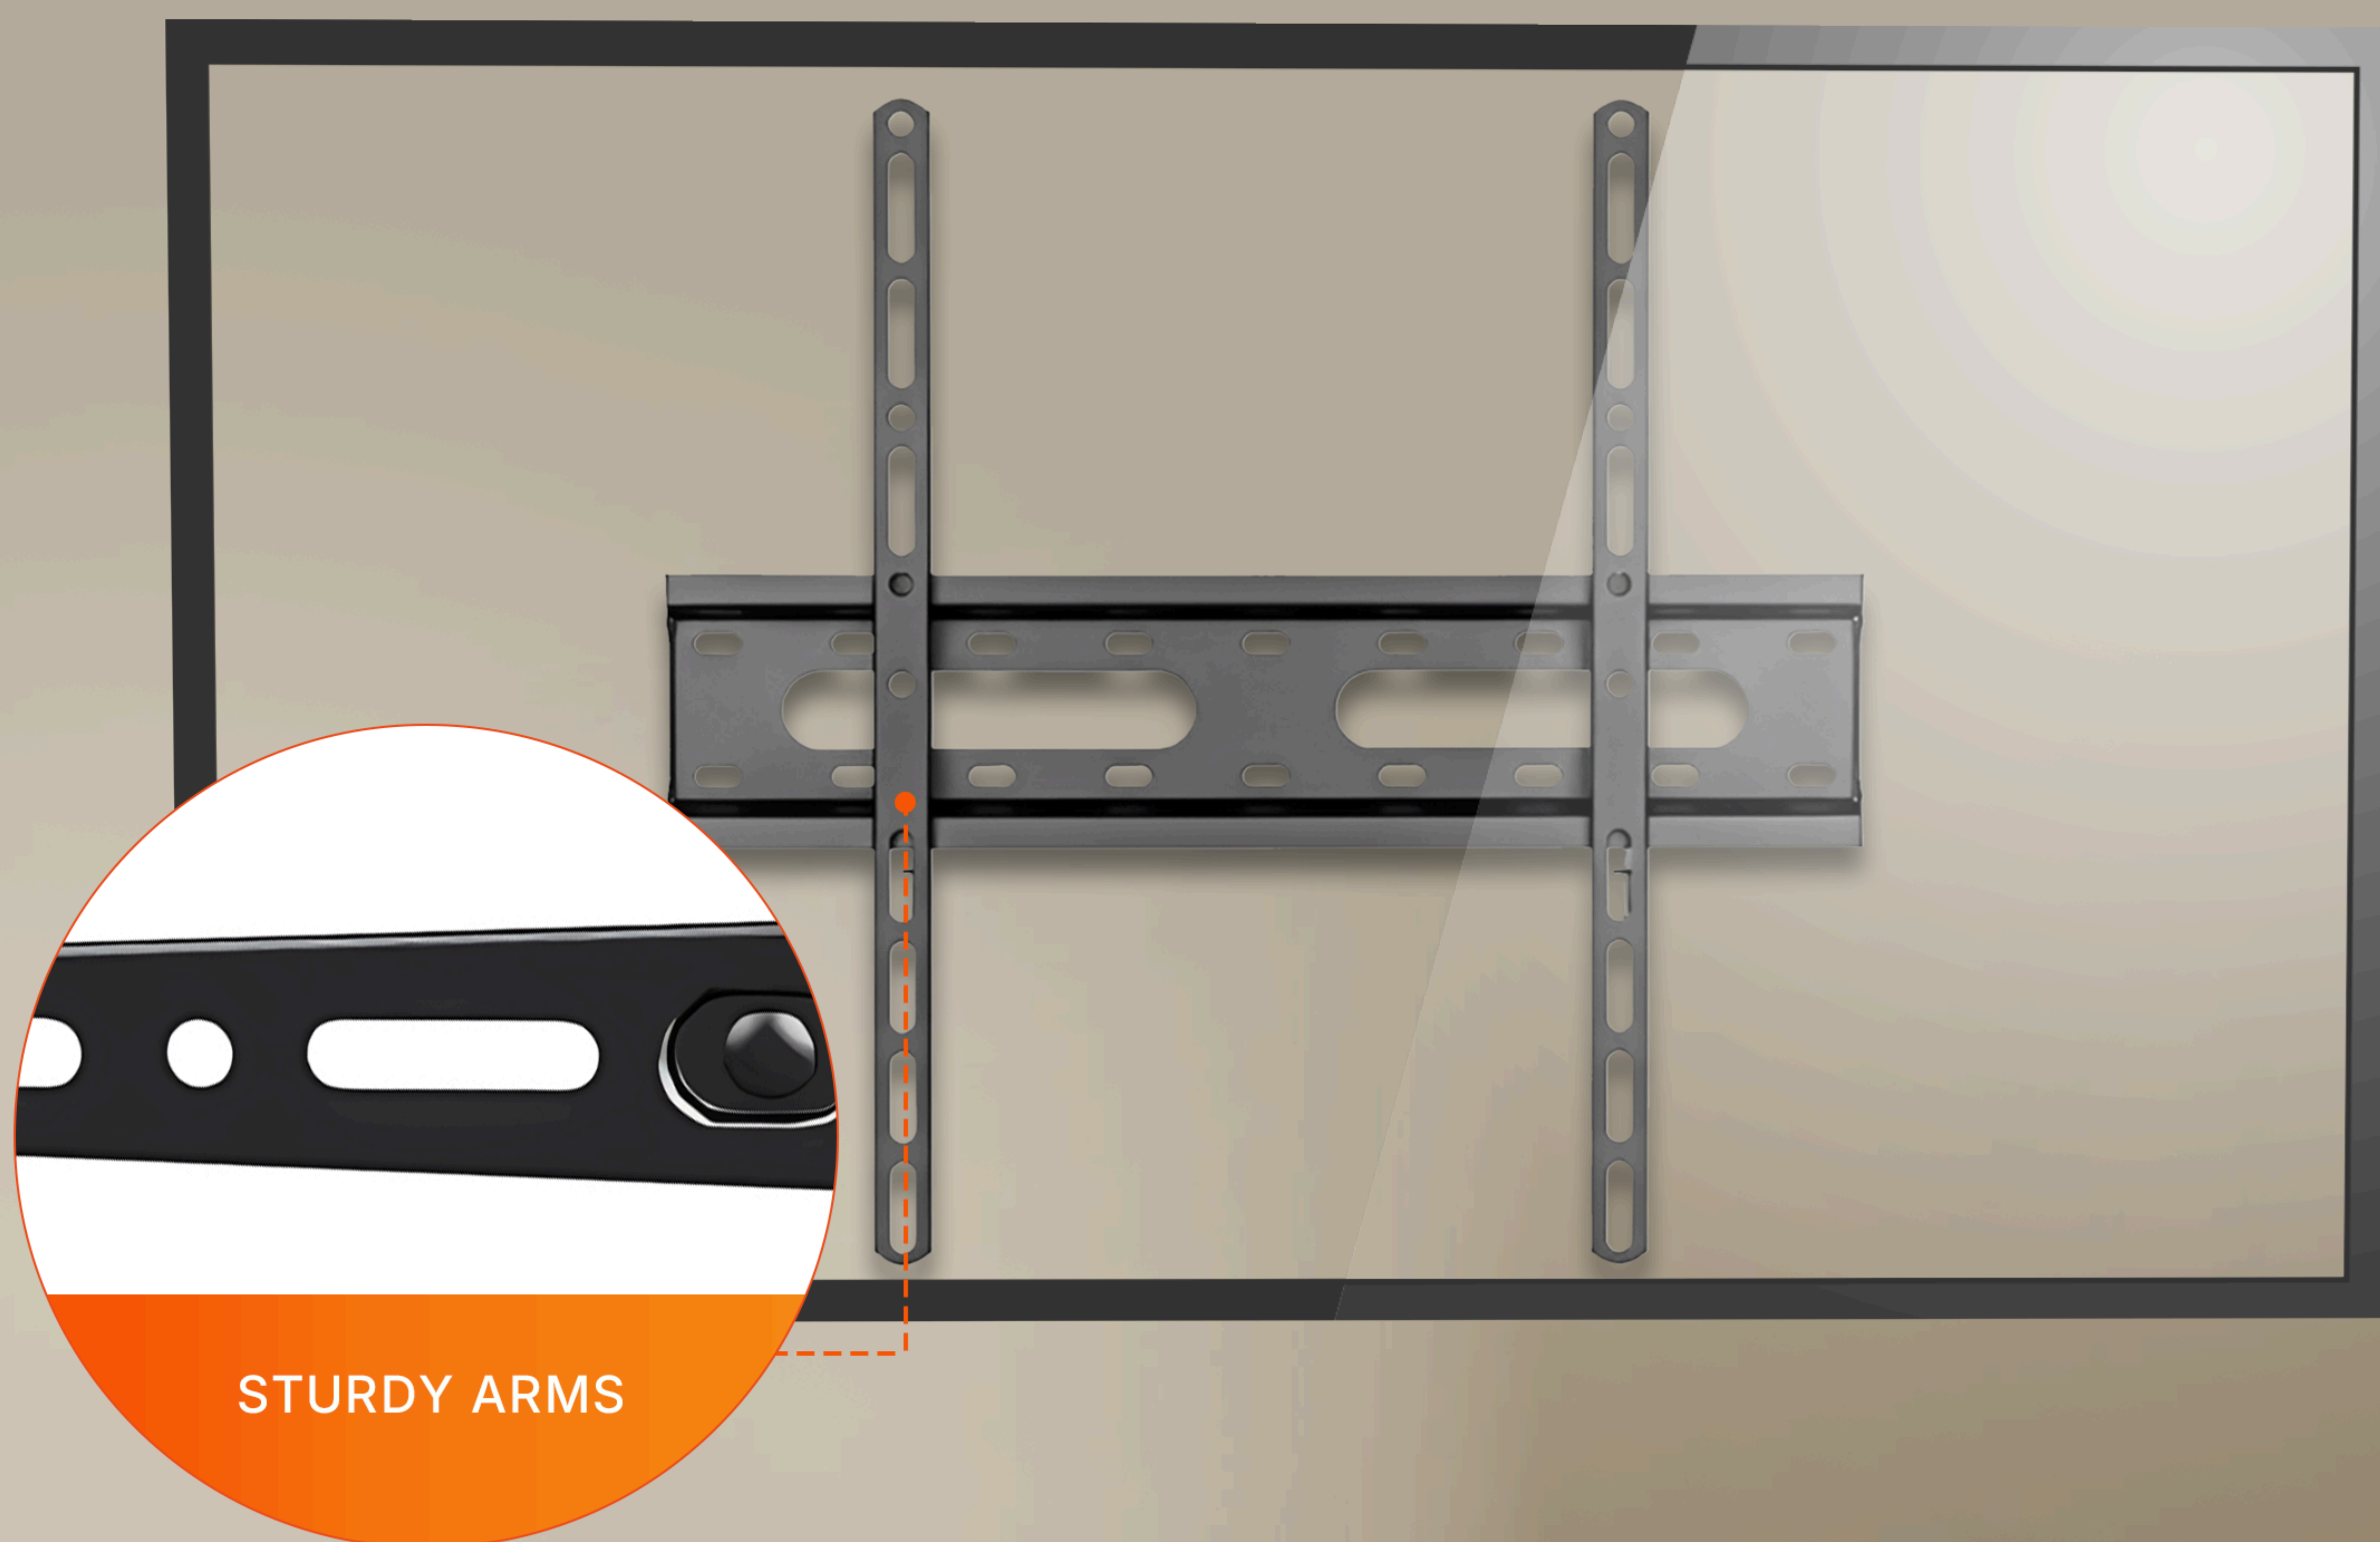

## FIXED TV WALL MOUNT

Upgrade your entertainment space with the **Brateck Fixed TV Wall Mount**. Engineered to support most 32"–55" flat and curved TVs up to 45kg, this sturdy steel mount offers a secure, ultra-slim installation that saves space and creates a clean, modern look.

Easy to install and built to last, it's the smart choice for affordable TV mounting.

## Wide Compatibility Design

Accommodates most 32"–55" flat-panel and curved TVs and supports a wide range of VESA mounting patterns.

# Affordable Value Design

Delivers a budget-friendly mounting solution without compromising on safety, reliability, or durability.

<b>32"-55"</b> Fit Screen Size	<b>Fine Texture Black</b> Color	<b>435x420x27mm</b> Dimensions
<b>Steel</b> Material	<b>VESA &amp; Universal</b> Mounting Hole Pattern	<b>Solid Wall</b> Installation
<b>Fixed Wall Plate</b> Wall Plate Type	<b>Yes</b> Fit Curved TV	<b>45kg (99lbs)</b> Weight Capacity
<b>27mm (1.1")</b> Profile	<b>1.4mm cold-rolled sheet</b> Bracket Arm & Wall Plate Thickness	<b>4 Times Approved</b> Strength Tested