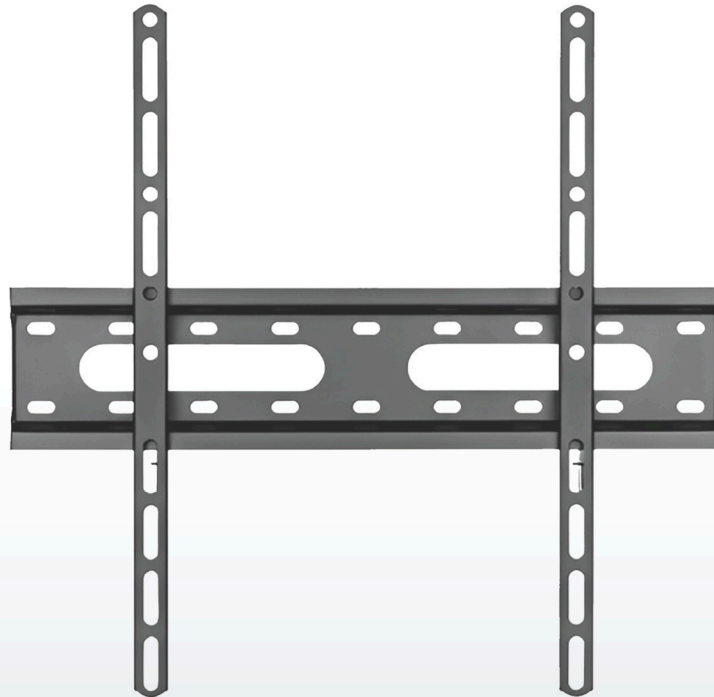

Fixed TV Wall Mount

Affordable TV Mounting Made Easy.

Upgrade your entertainment space with the Brateck Fixed TV Wall Mount. Engineered to support most 32"-55" flat and curved TVs up to 45kg. Easy to install and built to last, it's the smart choice for affordable TV mounting.

Enhanced Viewing Experience

Creates a comfortable and cinema-like setup for movies, gaming, streaming, and sports.

Ultra-Slim 27mm Profile

Keeps your TV positioned just 27mm from the wall, creating a clean, low-profile appearance that saves space.

Universal TV Compatibility

Designed to support most 32"-55" flat-panel and curved TVs, making it a versatile mounting solution for home and commercial installations.

Fixed TV Wall Mount

Affordable TV Mounting Made Easy.

This sturdy steel mount offers a secure, ultra-slim installation that saves space and creates a clean, modern look.

Features

Wide VESA Compatibility

Supports a broad range of VESA patterns up to 400x400mm, ensuring compatibility with many TV brands and models.