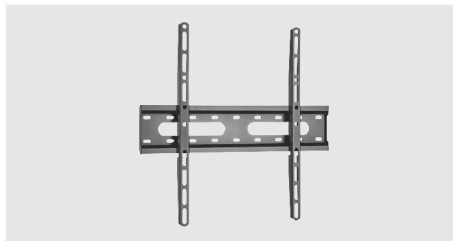

Fixed TV Wall Mount

Affordable TV Mounting Made Easy.

Upgrade your entertainment space with the Brateck Fixed TV Wall Mount. Engineered to support most 32"-55" flat and curved TVs up to 45kg. Easy to install and built to last, it's the smart choice for affordable TV mounting.

Enhanced Viewing Experience

Creates a comfortable and cinema-like setup for movies, gaming, streaming, and sports.

Ultra-Slim 27mm Profile

Keeps your TV positioned just 27mm from the wall, creating a clean, low-profile appearance that saves space.

Universal TV Compatibility

Designed to support most 32"-55" flat-panel and curved TVs, making it a versatile mounting solution for home and commercial installations.

Fixed TV Wall Mount

Affordable TV Mounting Made Easy.

This sturdy steel mount offers a secure, ultra-slim installation that saves space and creates a clean, modern look.

Features

Wide VESA Compatibility

Supports a broad range of VESA patterns up to 400x400mm, ensuring compatibility with many TV brands and models.