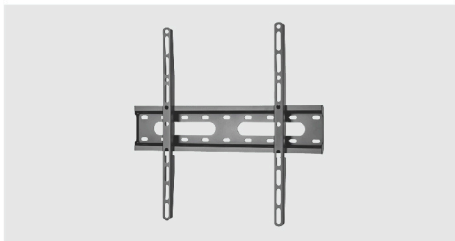

Fixed TV Wall Mount

Affordable TV Mounting Made Easy.

Upgrade your entertainment space with the Brateck Fixed TV Wall Mount. Engineered to support most 32"-55" flat and curved TVs up to 45kg. Easy to install and built to last, it's the smart choice for affordable TV mounting.

Enhanced Viewing Experience

Creates a comfortable and cinema-like setup for movies, gaming, streaming, and sports.

Ultra-Slim 27mm Profile

Keeps your TV positioned just 27mm from the wall, creating a clean, low-profile appearance that saves space.

Universal TV Compatibility

Designed to support most 32"-55" flat-panel and curved TVs, making it a versatile mounting solution for home and commercial installations.

Fixed TV Wall Mount

Affordable TV Mounting Made Easy.

This sturdy steel mount offers a secure, ultra-slim installation that saves space and creates a clean, modern look.

Features

Wide VESA Compatibility

Supports a broad range of VESA patterns up to 400x400mm, ensuring compatibility with many TV brands and models.