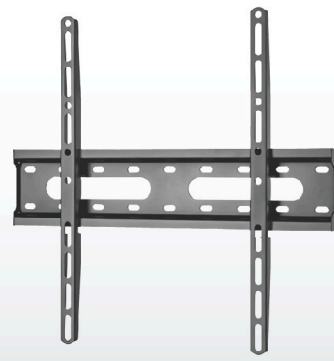

Fixed TV Wall Mount

Affordable TV Mounting Made Easy.

Upgrade your entertainment space with the Brateck Fixed TV Wall Mount. Engineered to support most 32"-55" flat and curved TVs up to 45kg. Easy to install and built to last, it's the smart choice for affordable TV mounting.

Enhanced Viewing Experience

Creates a comfortable and cinema-like setup for movies, gaming, streaming, and sports.

Ultra-Slim 27mm Profile

Keeps your TV positioned just 27mm from the wall, creating a clean, low-profile appearance that saves space.

Universal TV Compatibility

Designed to support most 32"-55" flat-panel and curved TVs, making it a versatile mounting solution for home and commercial installations.

Fixed TV Wall Mount

Affordable TV Mounting Made Easy.

This sturdy steel mount offers a secure, ultra-slim installation that saves space and creates a clean, modern look.

Features

Wide VESA Compatibility

Supports a broad range of VESA patterns up to 400x400mm, ensuring compatibility with many TV brands and models.