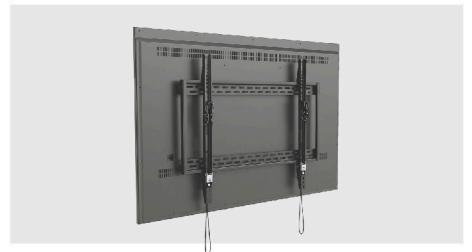

TV Wall Mount

Built Strong For Bigger Screens.

The Brateck X-Large Heavy-Duty TV Wall Mount helps create a cleaner and more comfortable entertainment space by securely positioning large TVs for everyday viewing.

Optimized Large Screen Positioning

Improves viewing comfort by positioning TVs at an ideal height for everyday watching.

TV Wall Mount

Built Strong For Bigger Screens.

It frees up floor space, improves room organization, and delivers a more immersive experience for watching movies, gaming, presentations, and family entertainment.

Features

Extra-Large TV Support

Designed to securely accommodate massive 60"-100" displays for immersive everyday entertainment.

Clean & Modern Interior Setup

Helps create a sleek and organized entertainment area with a professional wall-mounted appearance.

Steel

Mounting Hole Pattern

VESA & Universal

Fit Curved TV

Yes

Panel Type

Detachable

Surface Finish