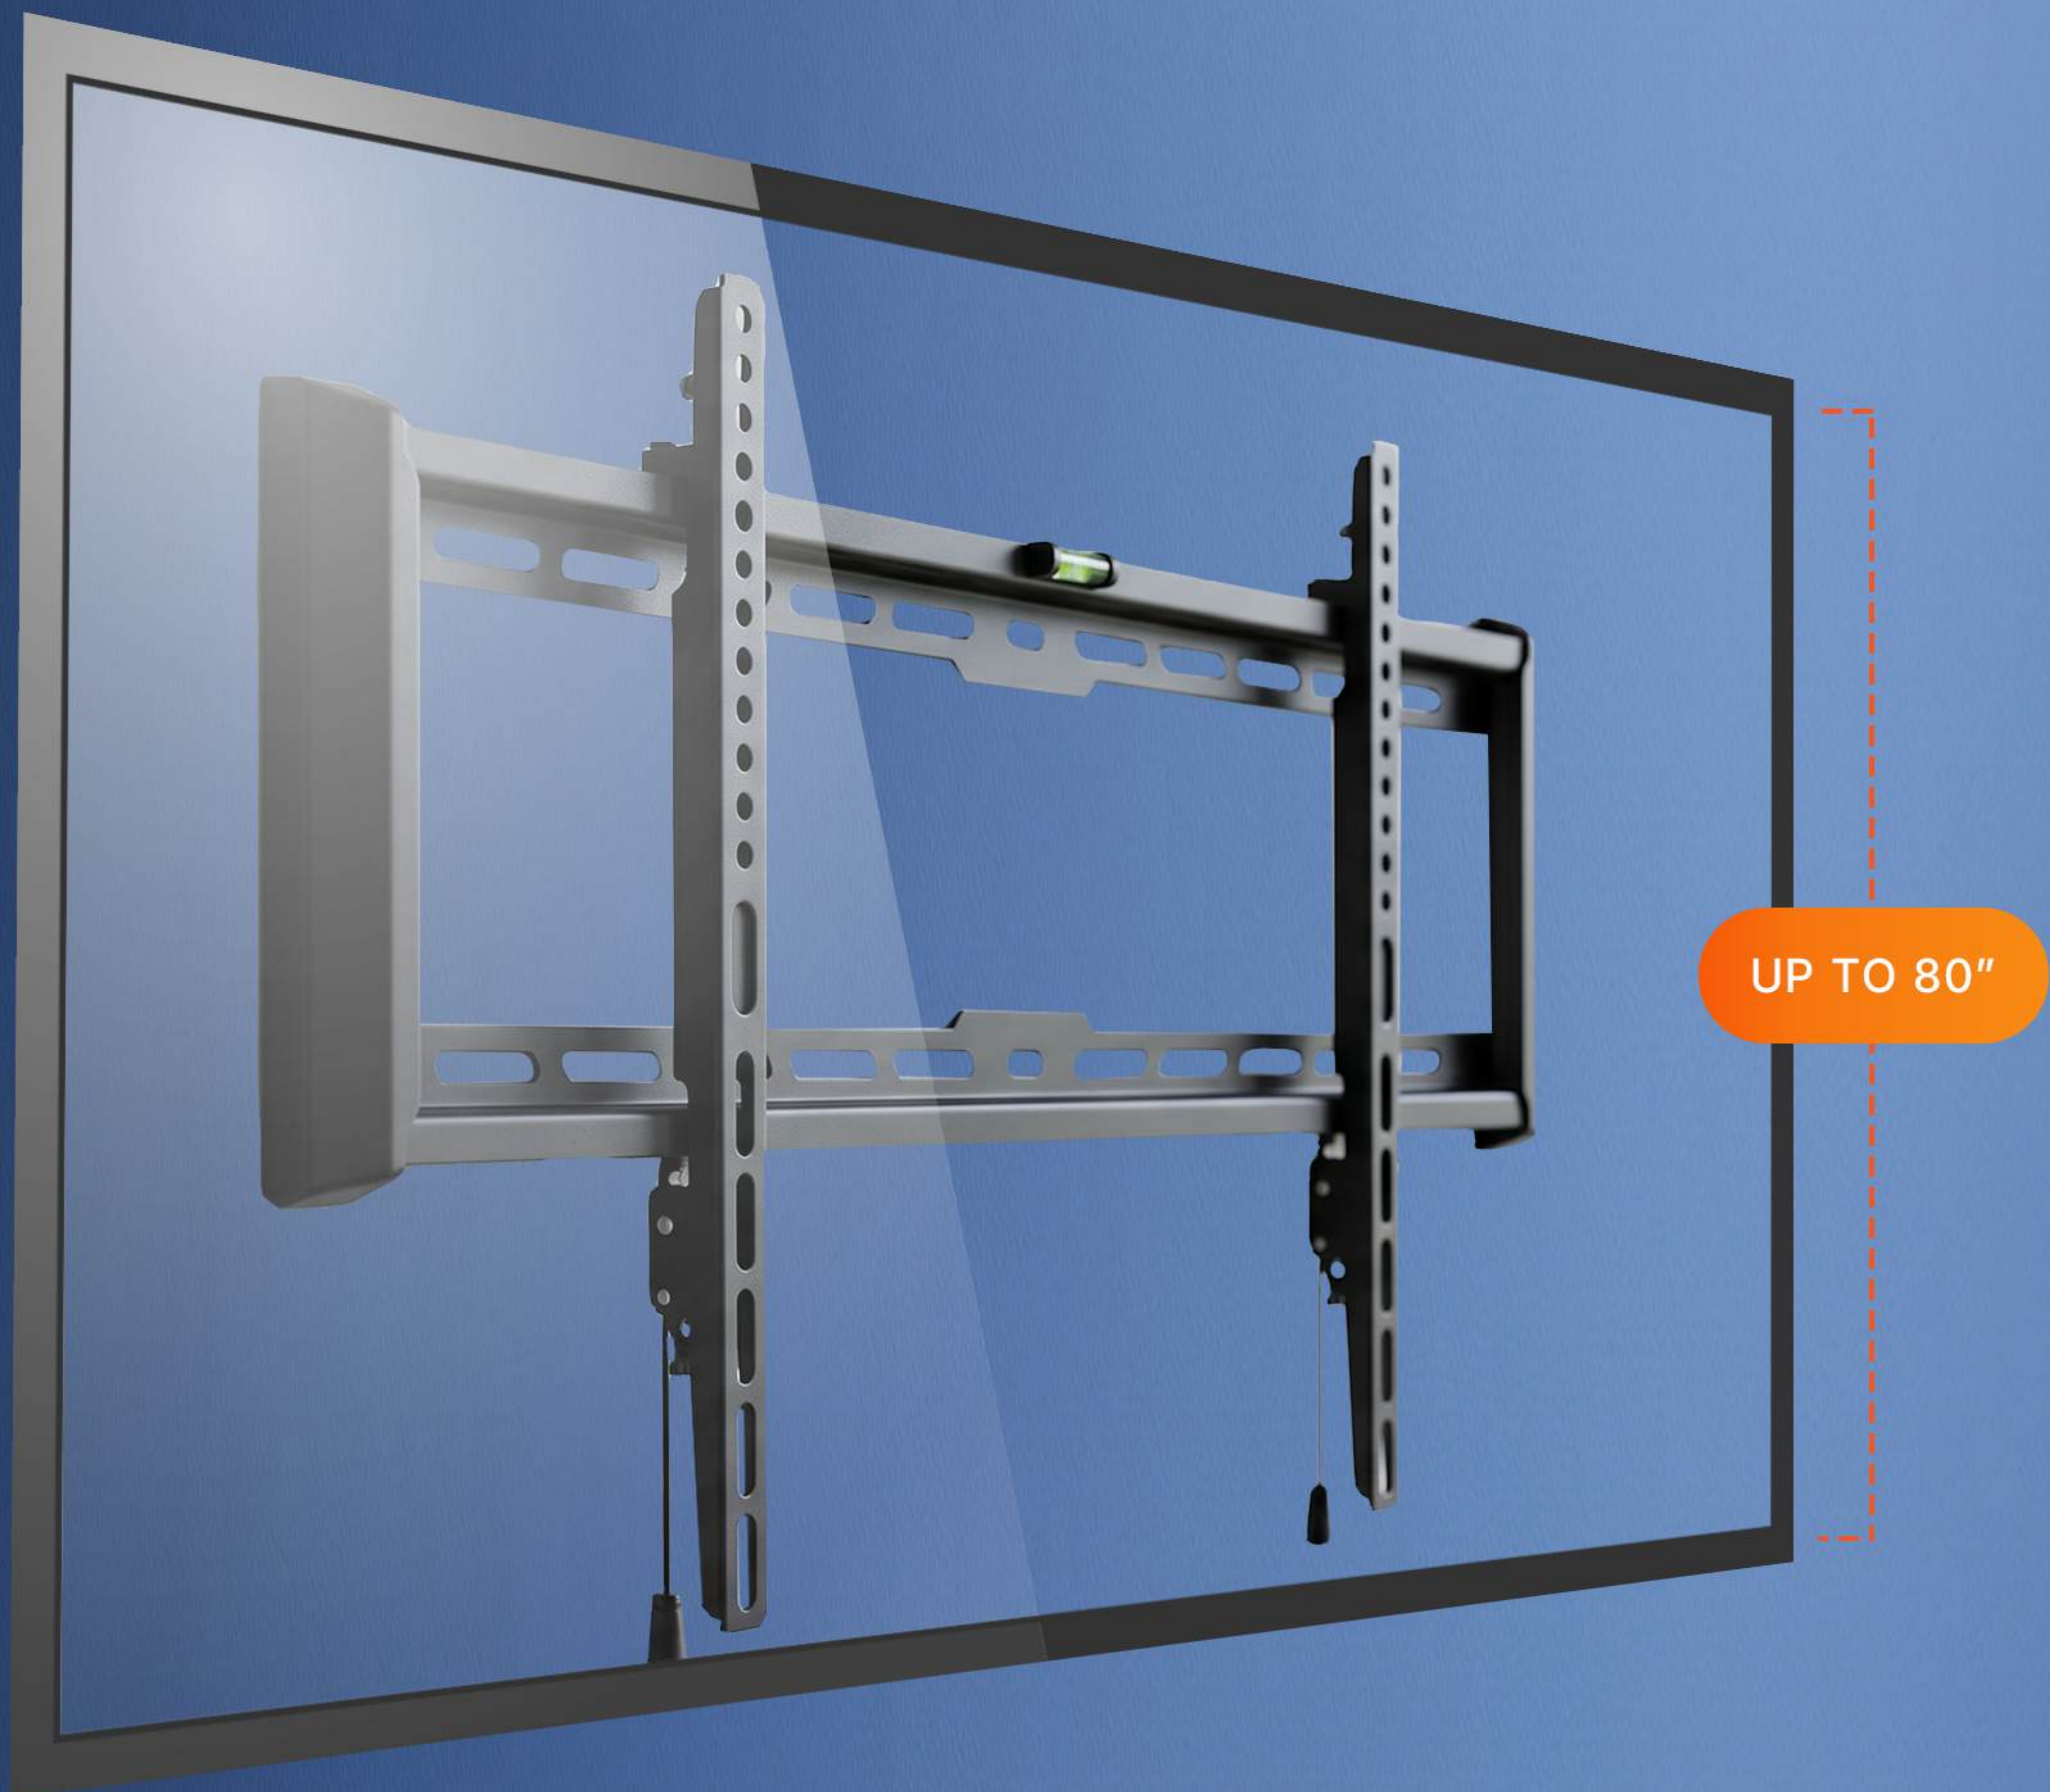

Brateck

Slim Wall Presence.

ULTRA-SLIM TV WALL MOUNT

The **Brateck Ultra-Slim Heavy-Duty TV Wall Mount** is ideal for homes, offices, and commercial spaces, it enhances viewing comfort, frees up valuable space, and delivers a sleek, professional look for everyday entertainment, gaming, and presentations.

Heavy-Duty Steel Construction

Built with durable steel materials to provide exceptional strength and reliable support for large-screen TVs.

Automatic Spring Lock System

Engineered with a dependable locking mechanism to help keep mounted TVs firmly secured for enhanced safety and stability.

Quick-Release Pull Cords

Allows fast and convenient TV removal for maintenance, cable access, or installation adjustments without hassle.

Ultra-Slim Low-Profile Design

Keeps TVs positioned close to the wall for a sleek, modern appearance that enhances any entertainment or professional space.

37"-80" Fit Screen Size	Matte Black Color	47x770x430mm Dimensions
Steel, Plastic Material	VESA & Universal Mounting Hole Pattern	Solid Wall, Double Stud Installation
Detachable Panel Type	Powder Coating Surface Finish	75kg (165lbs) Weight Capacity
47mm (1.9") Profile	+4°~-10° Tilt Range	4 Times Approved Strength Tested