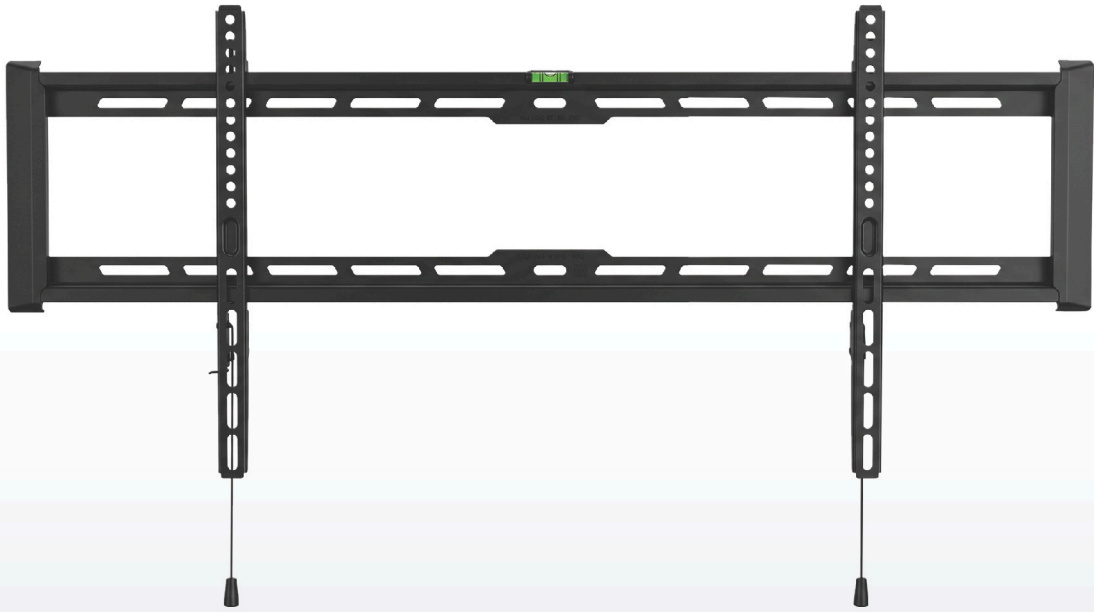

Ultra-Slim TV Wall Mount

Slim Wall Presence.

The Brateck Ultra-Slim Heavy-Duty TV Wall Mount is designed to create a sleek, clutter-free viewing space while keeping your display securely in place.

Enhanced Viewing Experience

Optimized Large Screen Positioning

Improves viewing comfort by positioning TVs at an ideal height for everyday watching.

Ultra-Slim TV Wall Mount

Slim Wall Presence.

Crafted from durable high-strength steel, it offers reliable support for business presentations, and digital signage applications, delivering a professional look that complements any environment.

Features

Large TV Support

Designed to securely accommodate massive 37"-80" displays for immersive everyday entertainment.

Clean & Modern Interior Setup

Helps create a sleek and organized entertainment area with a professional wall-mounted appearance.

Specifications

Fit Screen Size

37"-80"

Material

Steel, Plastic

Panel Type

Detachable

Profile