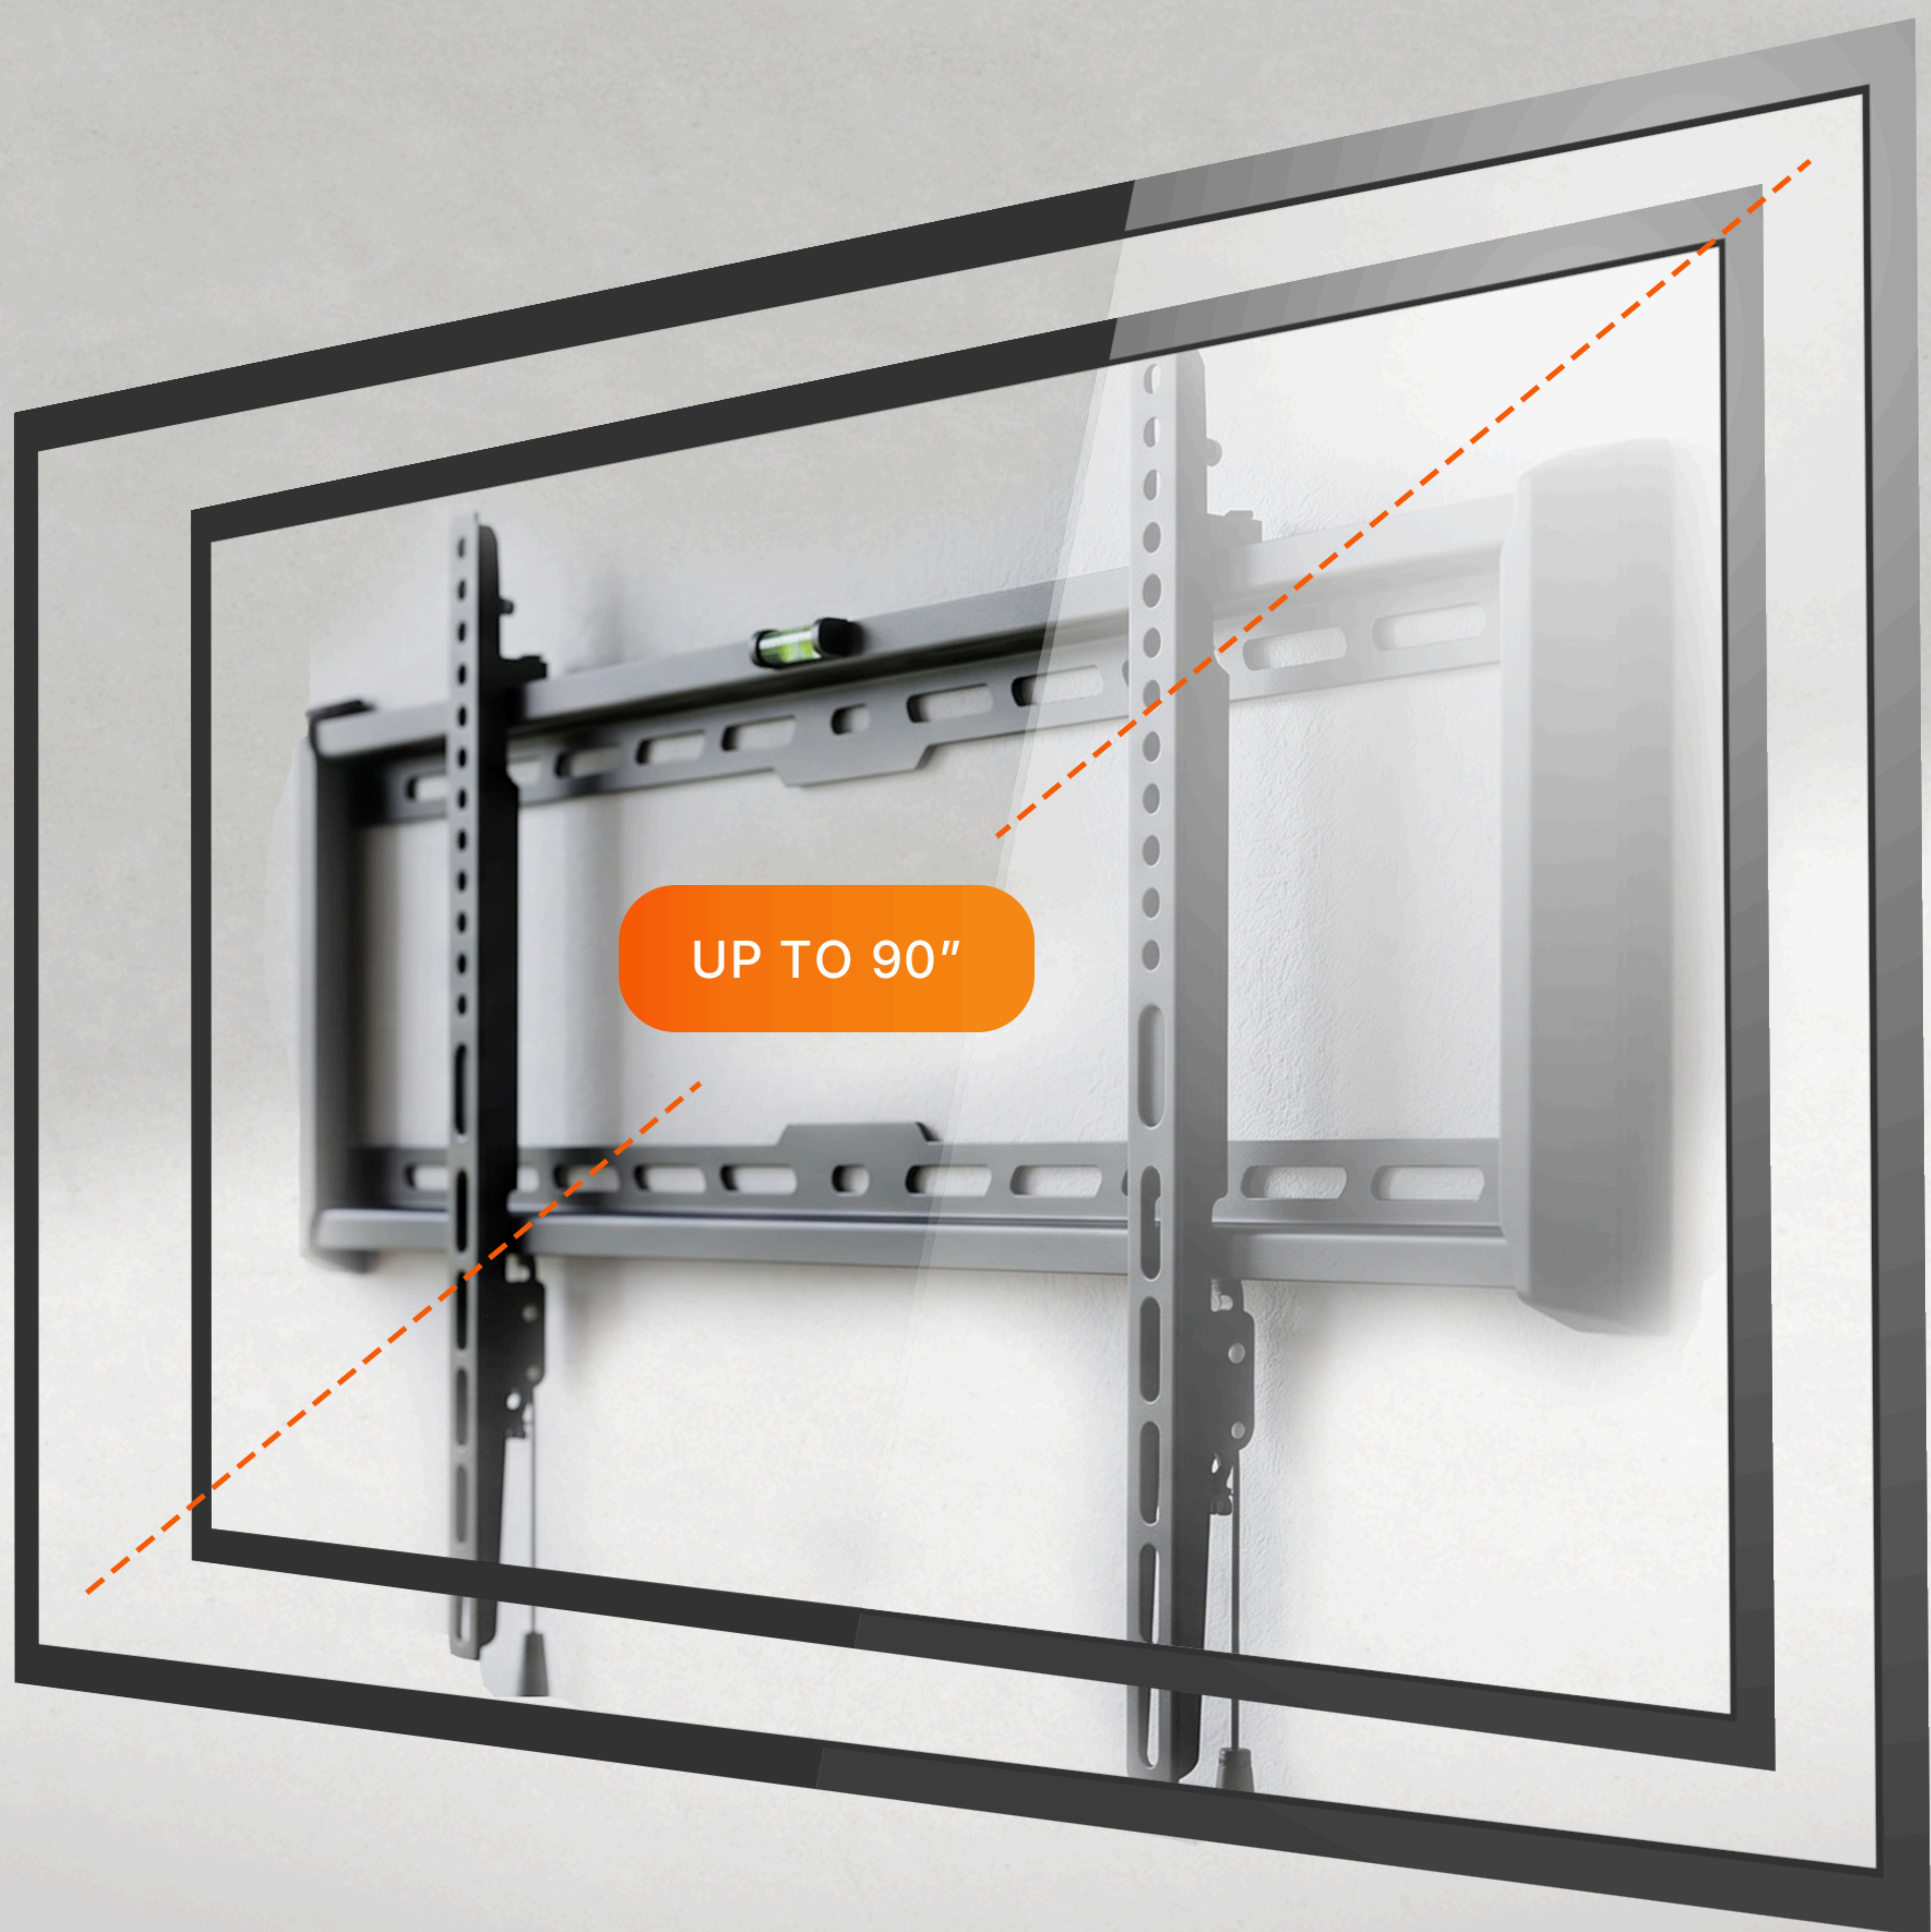

## Slim on the Wall. Strong at the Core.

ULTRA-SLIM TV WALL MOUNT

The **Brateck Ultra-Slim Heavy-Duty TV Wall Mount** helps create a sleek, modern entertainment space by positioning your TV close to the wall for a clean and streamlined appearance. Ideal for living rooms, offices, meeting rooms, and commercial displays, it frees up floor space, enhances room aesthetics, and delivers a more immersive viewing experience for everyday entertainment and presentations.

# Heavy-Duty Steel Construction

Built with durable steel materials to provide exceptional strength and reliable support for large-screen TVs.

# Automatic Spring Lock System

Engineered with a dependable locking mechanism to help keep mounted TVs firmly secured for enhanced safety and stability.

## Ultra-Slim Low-Profile Design

Keeps TVs positioned close to the wall for a sleek, modern appearance that enhances any entertainment or professional space.

<b>43"-90"</b> Fit Screen Size	<b>Matte Black</b> Color	<b>27x970x430mm</b> Dimensions
<b>Steel, Plastic</b> Material	<b>VESA &amp; Universal</b> Mounting Hole Pattern	<b>Solid Wall, Double Stud</b> Installation
<b>Detachable</b> Panel Type	<b>Powder Coating</b> Surface Finish	<b>75kg (165lbs)</b> Weight Capacity
<b>27mm (1.1")</b> Profile	<b>+4°~-10°</b> Tilt Range	<b>4 Times Approved</b> Strength Tested