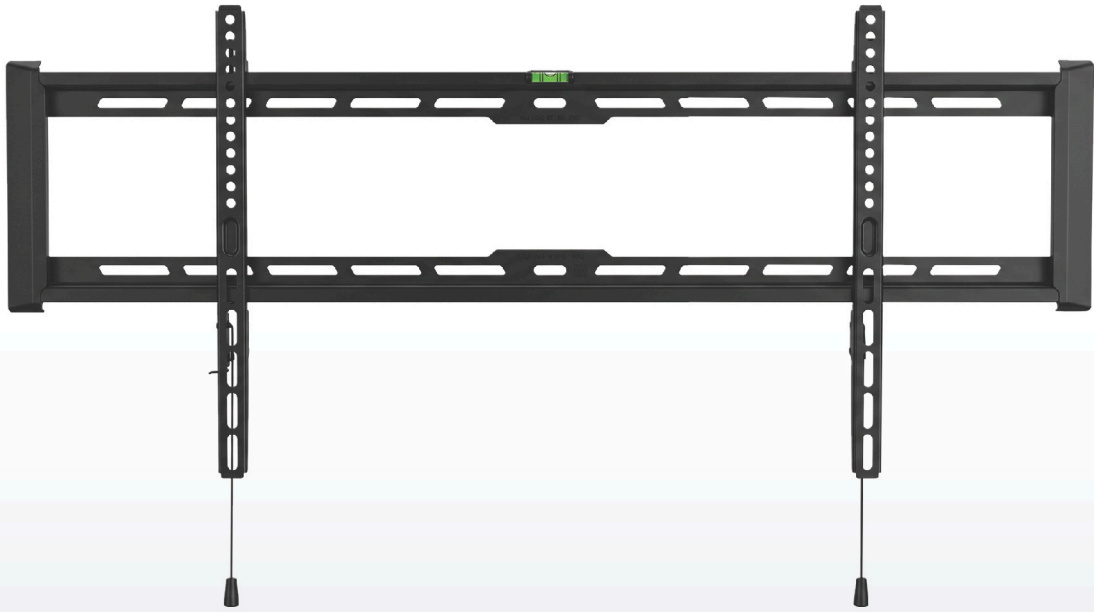

Ultra-Slim TV Wall Mount

Slim On The Wall. Strong At The Core.

The Brateck Ultra-Slim and Heavy-Duty TV Wall Mount helps create a cleaner, more spacious, and immersive viewing environment by securely positioning your TV on the wall.

Optimized Large Screen Positioning

Improves viewing comfort by positioning TVs at an ideal height for everyday watching.

Ultra-Slim TV Wall Mount

Slim On The Wall. Strong At The Core.

It frees up valuable floor space, enhances room aesthetics, and provides a comfortable viewing experience for movies, gaming, sports, and everyday entertainment in homes, offices, and commercial spaces.

Features

Extra-Large TV Support

Designed to securely accommodate massive 60"-100" displays for immersive everyday entertainment.

Clean & Modern Interior Setup

Helps create a sleek and organized entertainment area with a professional wall-mounted appearance.

Steel, Plastic

Mounting Hole Pattern

VESA & Universal

Installation

Solid Wall, Double Stud

Panel Type

Detachable

Tilt Range