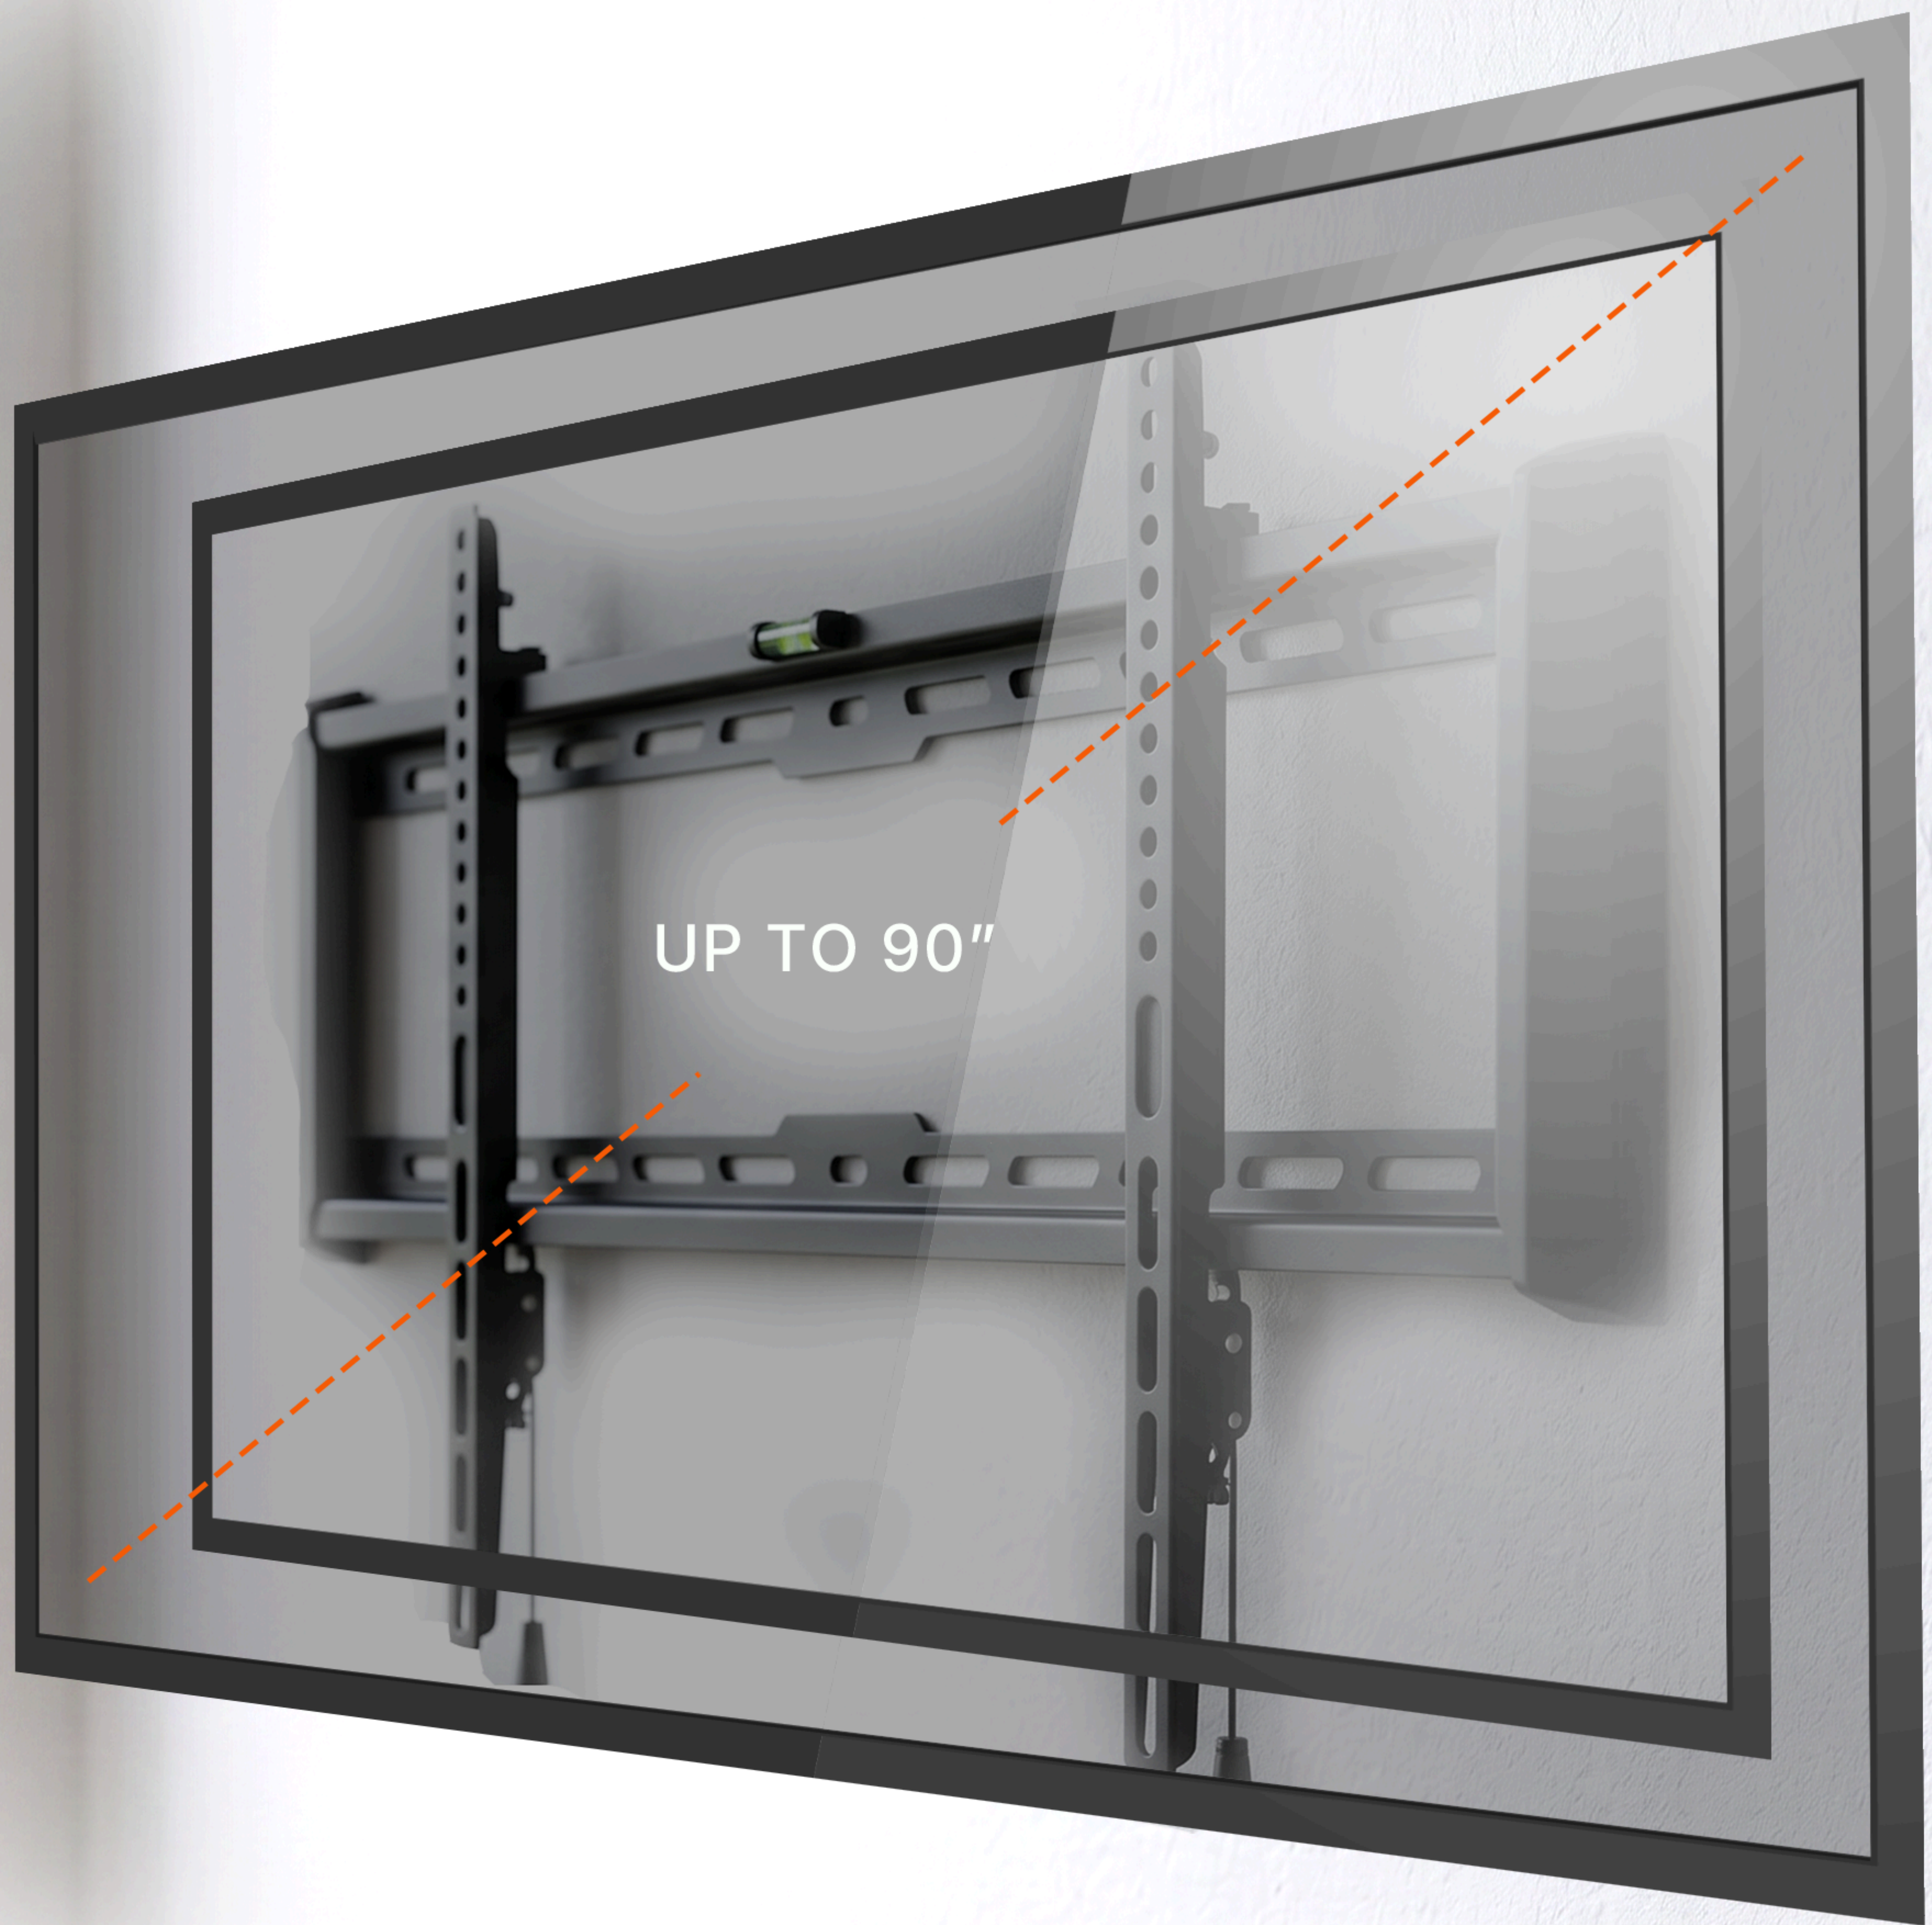

Brateck

Strong Behind the Scenes

ULTRA-SLIM TV WALL MOUNT

The **Brateck Ultra-Slim Heavy-Duty TV Wall Mount** helps create a sleek, modern entertainment space by positioning your TV close to the wall for a clean and streamlined appearance.

Heavy-Duty Steel Construction

Built with durable steel materials to provide exceptional strength and reliable support for large-screen TVs.

Automatic Spring Lock System

Engineered with a dependable locking mechanism to help keep mounted TVs firmly secured for enhanced safety and stability.

Quick-Release Pull Cords

Allows fast and convenient TV removal for maintenance, cable access, or installation adjustments without hassle.

Ultra-Slim Low-Profile Design

Keeps TVs positioned close to the wall for a sleek, modern appearance that enhances any entertainment or professional space.

43"-90" Fit Screen Size	Matte Black Color	47x970x430mm Dimensions
Steel, Plastic Material	VESA & Universal Mounting Hole Pattern	Solid Wall, Double Stud Installation
Detachable Panel Type	Powder Coating Surface Finish	75kg (165lbs) Weight Capacity
47mm (1.9") Profile	+4°~-10° Tilt Range	4 Times Approved Strength Tested