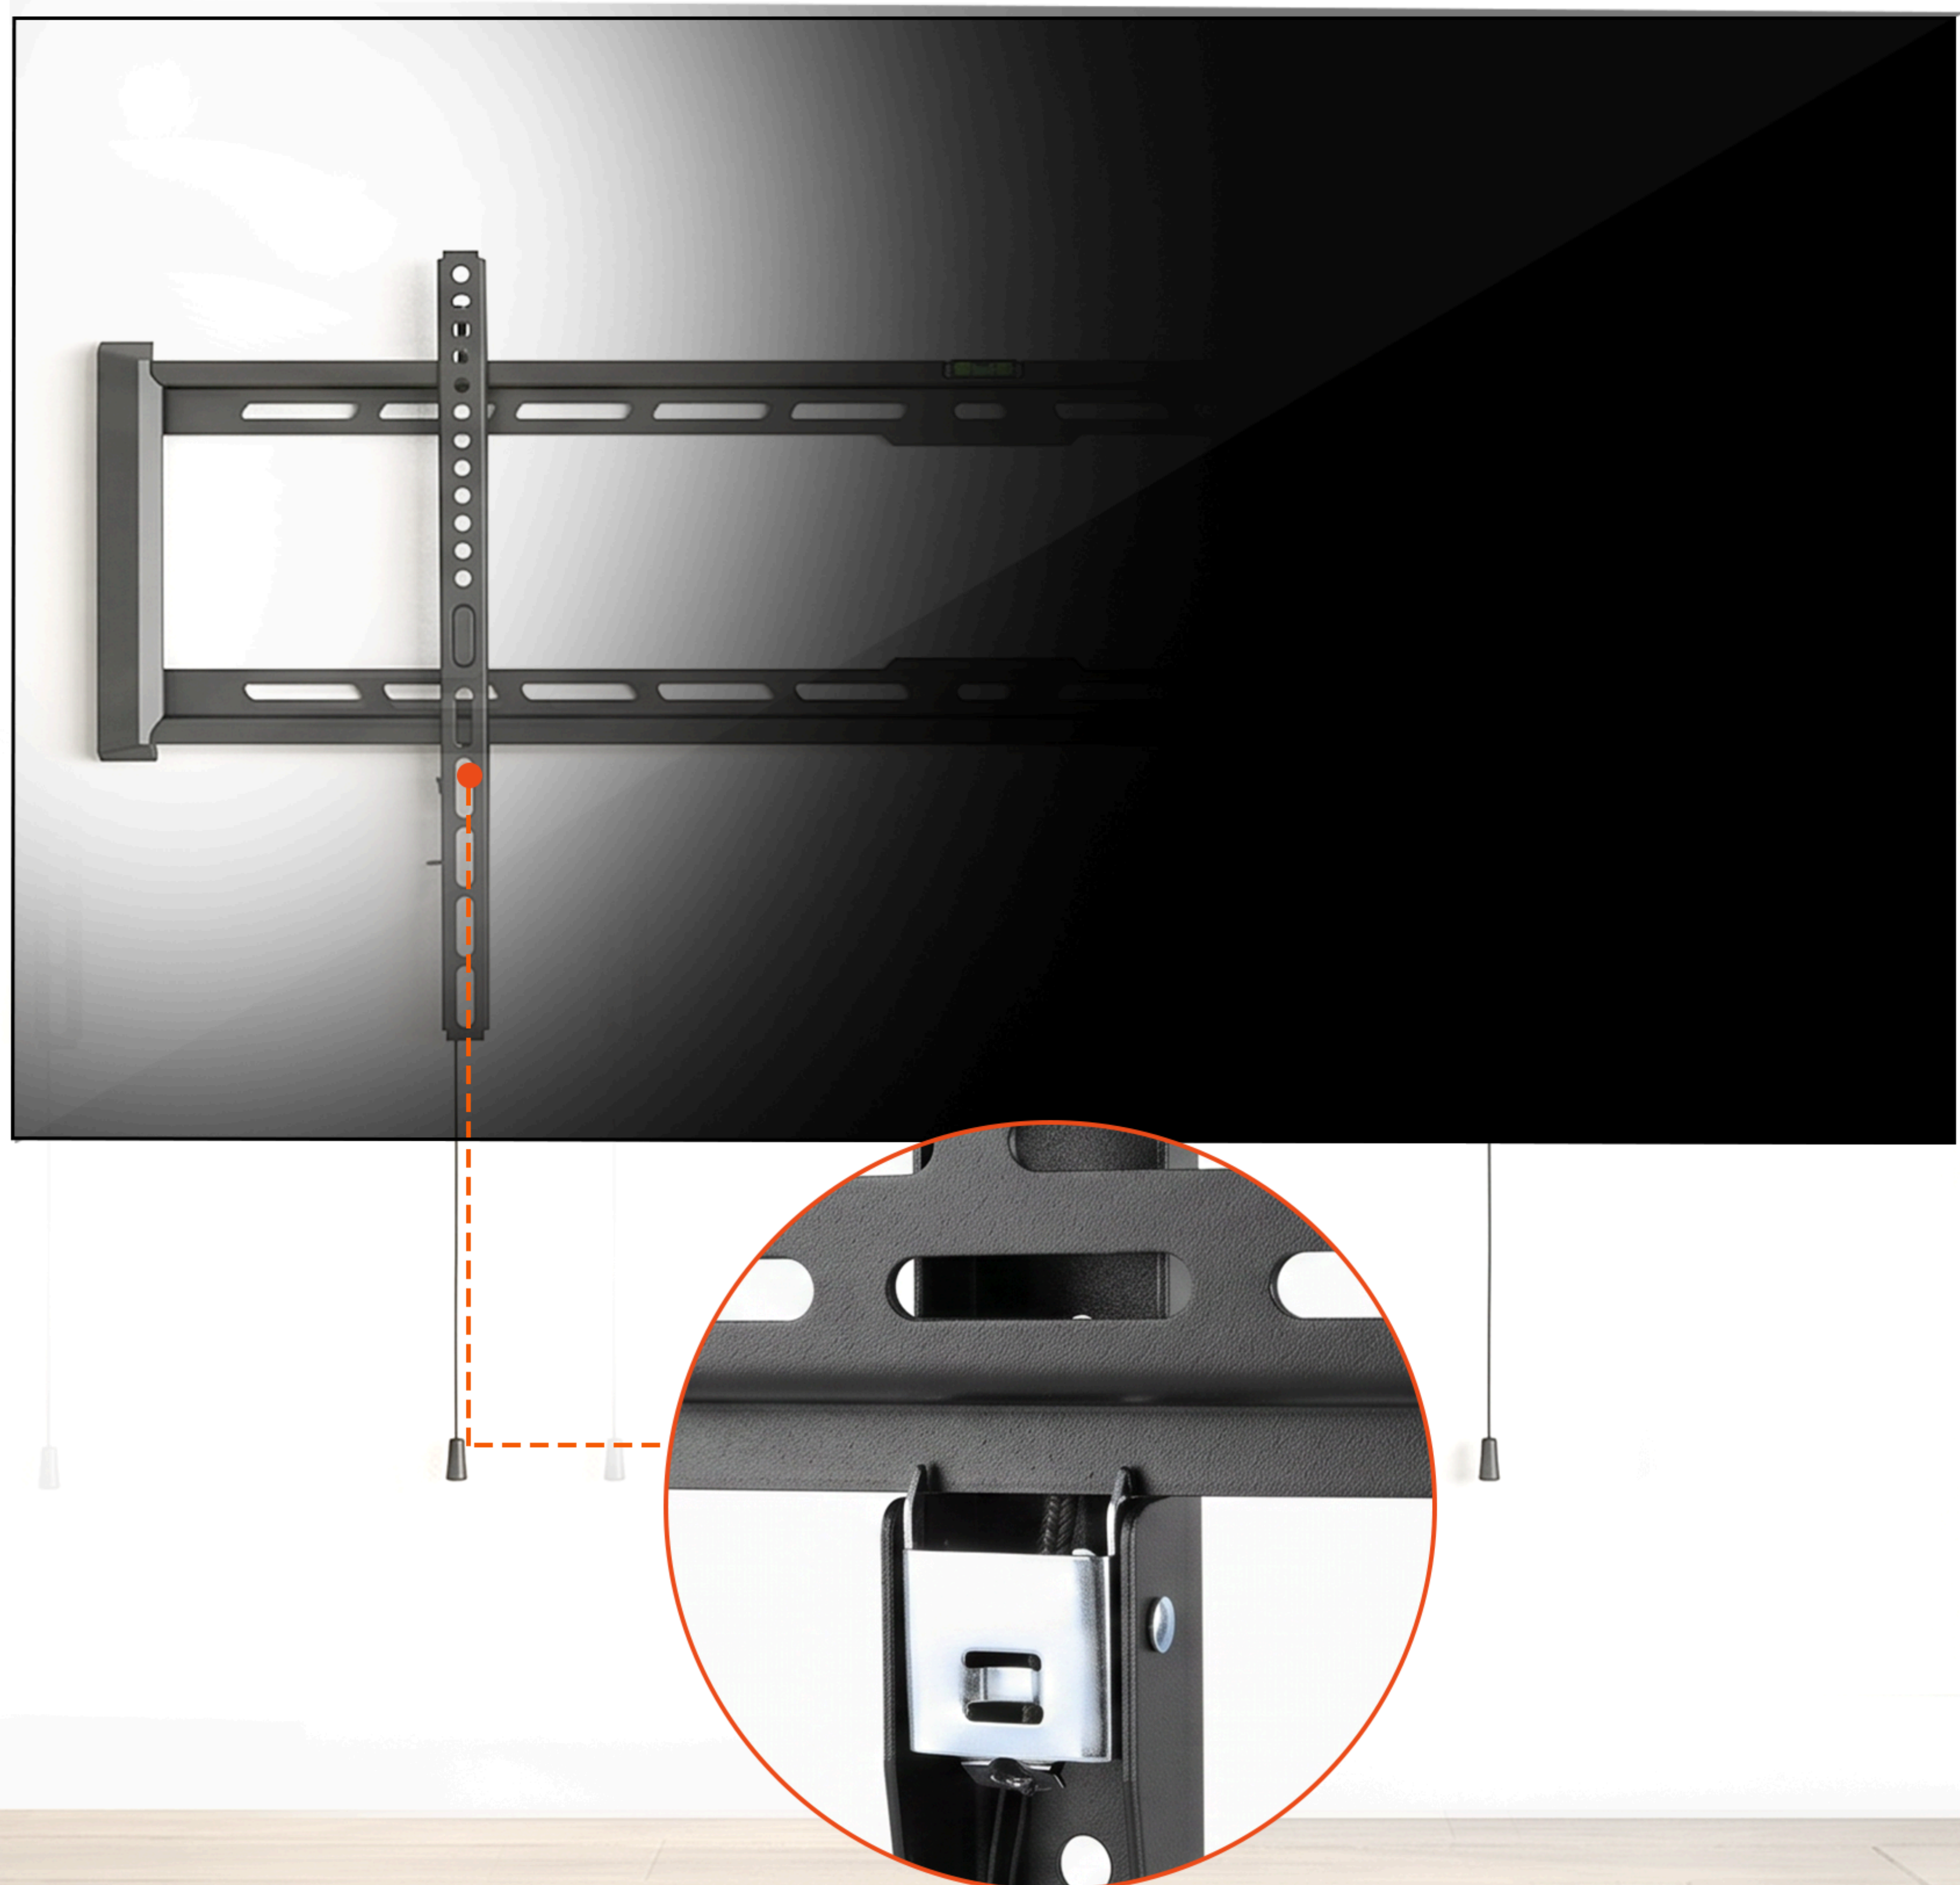

Brateck

Strong Behind the Scenes

ULTRA-SLIM TV WALL MOUNT

The **Brateck Ultra-Slim Heavy-Duty TV Wall Mount** helps create a sleek, modern entertainment space by positioning your TV close to the wall for a clean and streamlined appearance.

Heavy-Duty Steel Construction

Built with durable steel materials to provide exceptional strength and reliable support for large-screen TVs.

Automatic Spring Lock System

Engineered with a dependable locking mechanism to help keep mounted TVs firmly secured for enhanced safety and stability.

Quick-Release Pull Cords

Allows fast and convenient TV removal for maintenance, cable access, or installation adjustments without hassle.

Ultra-Slim Low-Profile Design

Keeps TVs positioned close to the wall for a sleek, modern appearance that enhances any entertainment or professional space.

43"-90" Fit Screen Size	Matte Black Color	47x970x430mm Dimensions
Steel, Plastic Material	VESA & Universal Mounting Hole Pattern	Solid Wall, Double Stud Installation
Detachable Panel Type	Powder Coating Surface Finish	75kg (165lbs) Weight Capacity
47mm (1.9") Profile	+4°~-10° Tilt Range	4 Times Approved Strength Tested