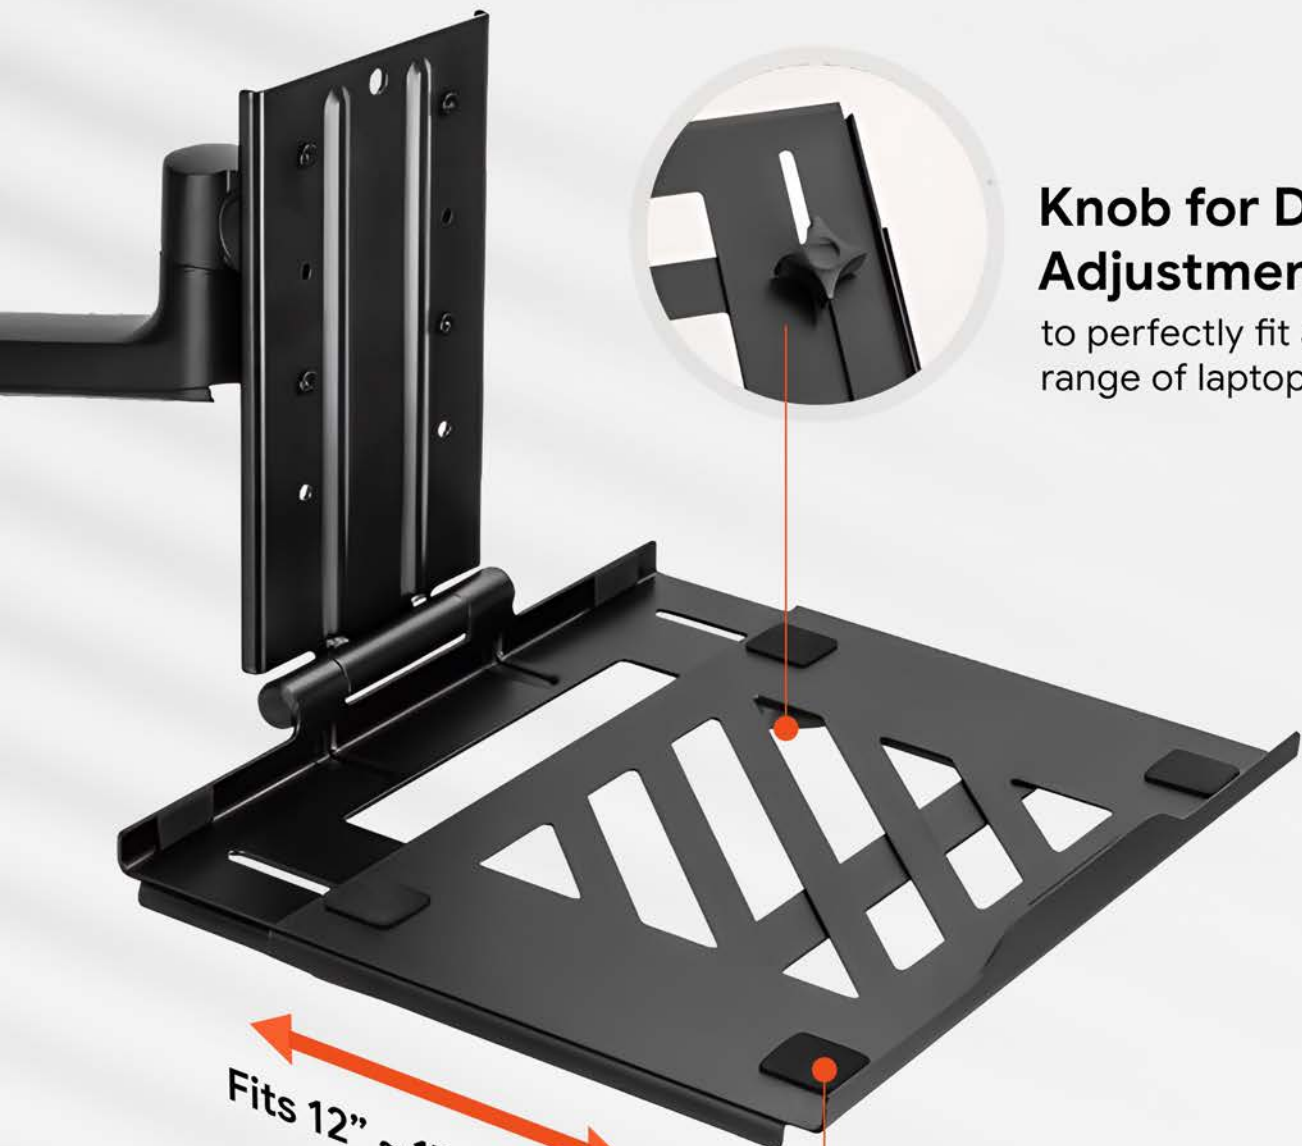

# Work Smarter. Stay Organised.

ADJUSTABLE LAPTOP TRAY FOR MONITOR ARMS

Combining ergonomic design with practical workspace efficiency, the **Brateck NBH-7** integrates your laptop into a monitor arm setup for a cleaner, more comfortable workstation. Supporting 12"–17" laptops with height adjustment, ventilation, and a foldable design, it helps maximise desk space while improving productivity.

## Dual-Screen Productivity

Position your laptop alongside your monitor for a more comfortable viewing experience and improved workflow efficiency.

**2-Level Height Adjustment**

**Adjustable Mounting Height**  
to fit different needs and personal preference

## Fits 12"–17" Laptops

Adjustable depth accommodates a wide range of laptop sizes, providing a secure and flexible mounting solution.

### Knob for Depth Adjustment

to perfectly fit a wide range of laptop sizes

Fits 12" ~ 17" Laptops