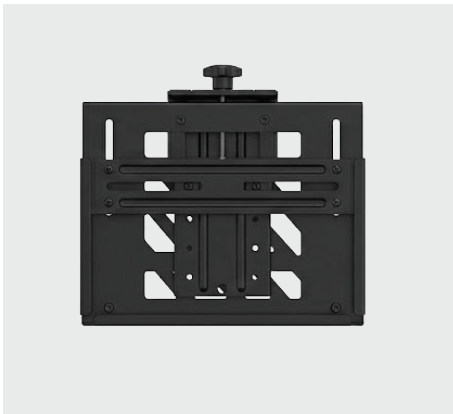

Adjustable Laptop Tray for Monitor Arms

Work Smarter. Stay Organised.

The **Brateck NBH-7** is an adjustable laptop tray designed to mount on standard 75x75 VESA monitor arms, fitting laptops from 12" to 17". With two height settings, a foldable design, and an open ventilation platform, it transforms any monitor arm into a complete dual-screen workstation.

2 Height Settings

Two selectable height positions for optimal viewing height.

Good Ventilation

Open design offers increased air circulation – working as a heat sink.

Foldable Design

Saves your space for easy storage when not in use.

Adjustable Laptop Tray for Monitor Arms

Secure Support. Better Productivity.

Designed for professional and home office workstations, the Brateck NBH-7 combines a foldable steel and plastic platform with adjustable depth and a 75x75 VESA bracket to mount 12"-17" laptops on any compatible monitor arm.

Depth Adjustment

Fits 12"~17" laptops.

Specifications

Laptop Size

12"~17"

Laptop Weight Capacity

5kg (11lbs)

VESA Compatible