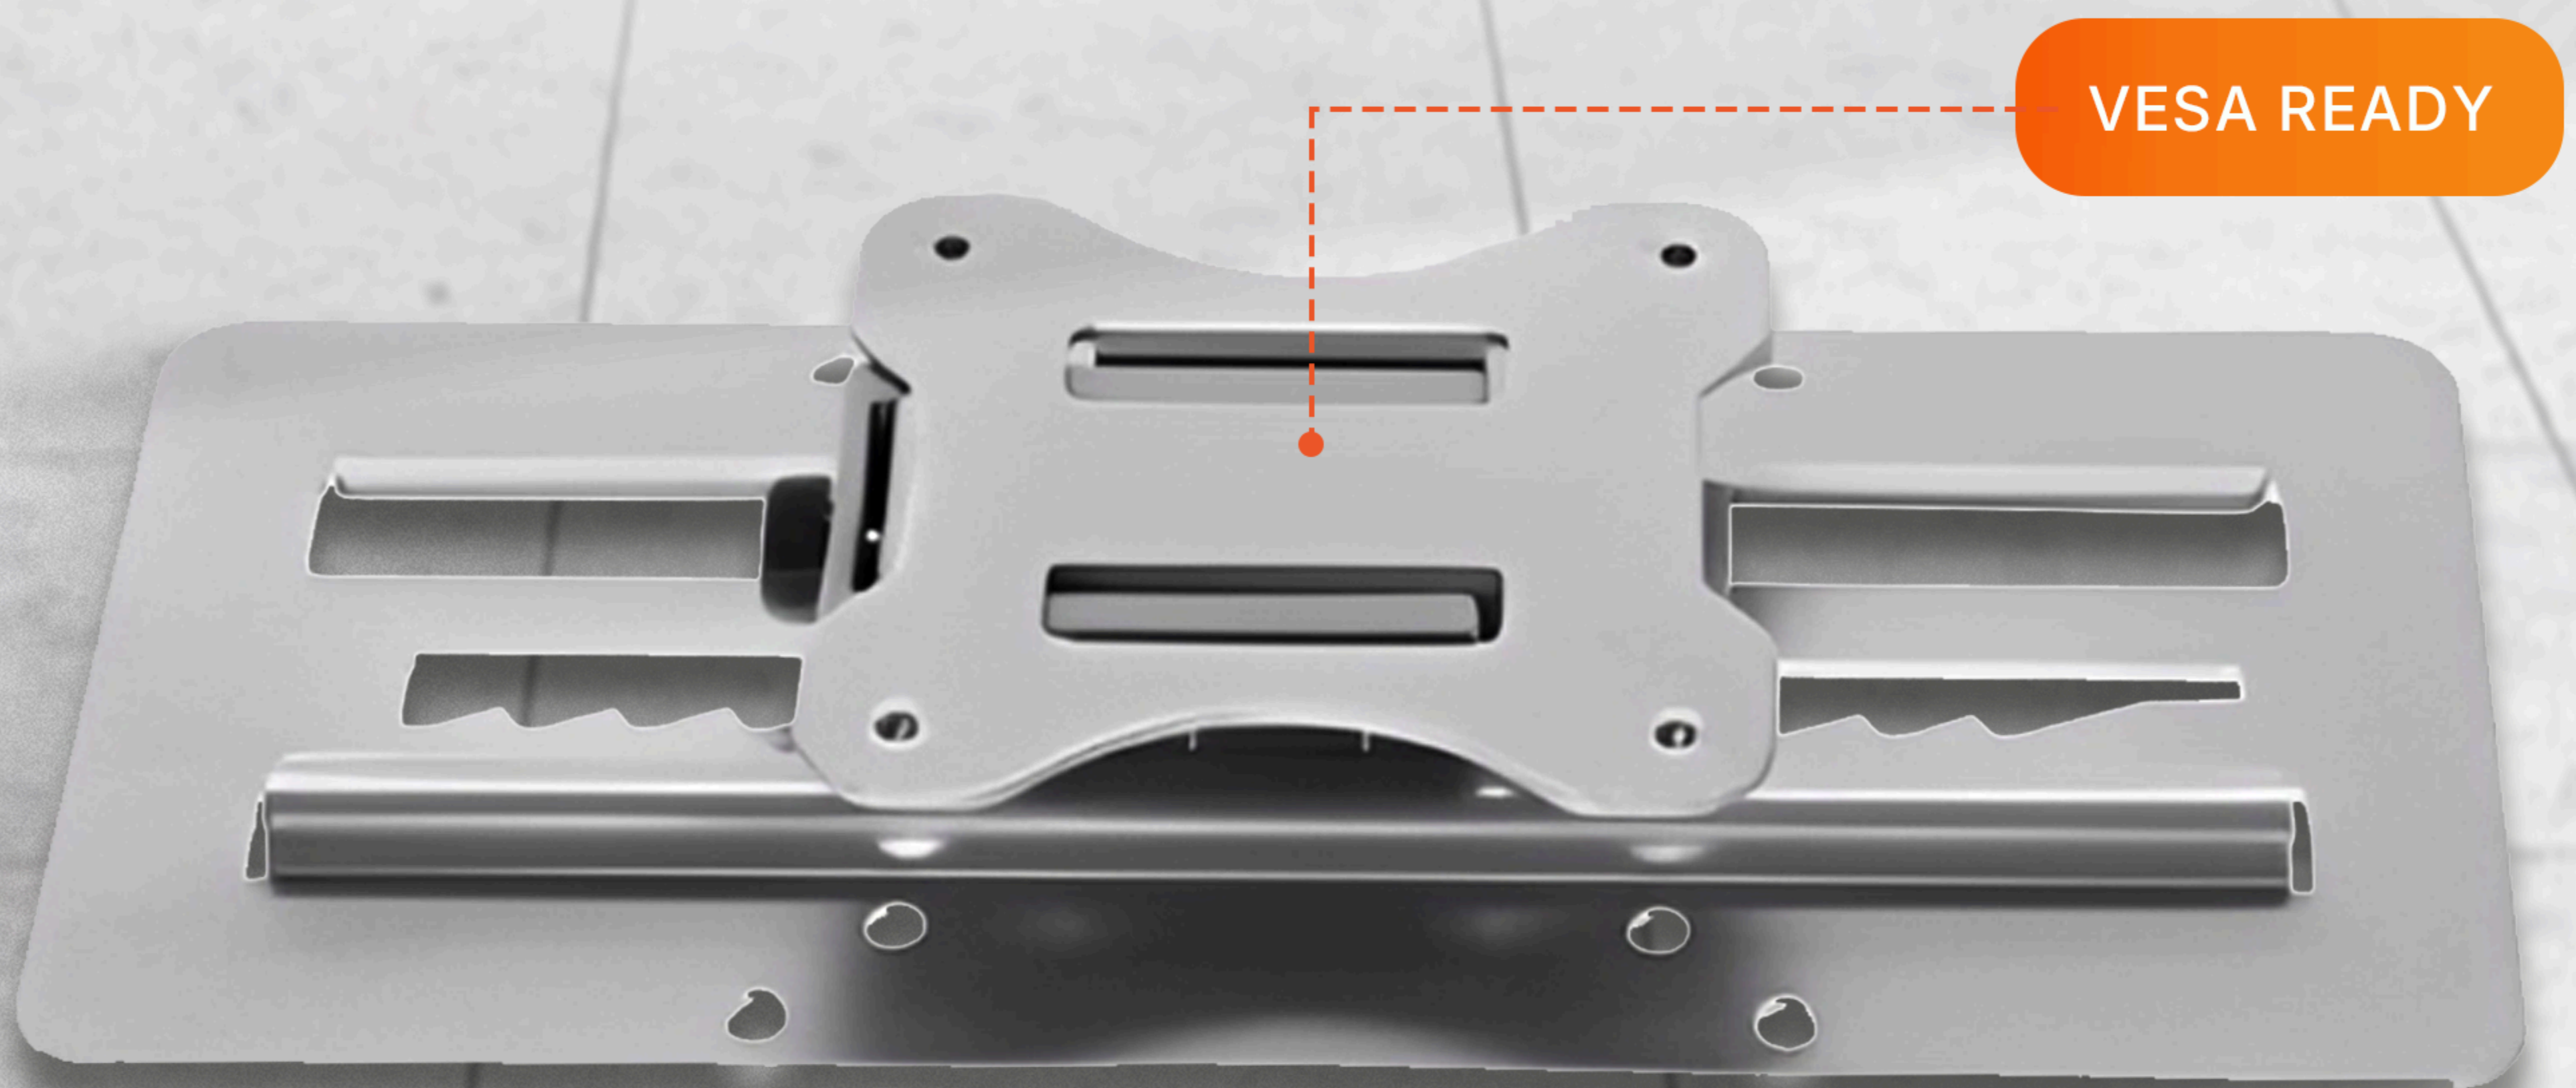

Brateck

Find Your Perfect View.

STEEL TRACK-MOUNTED MONITOR HOLDER

Transform your workspace with the **Brateck Steel Track-Mounted Monitor Holder**. Its sleek metallic grey finish adds a modern, professional touch to any office or home workstation, while the track-mounted design helps maximize desk space and reduce clutter.

Premium Steel Construction

Crafted from durable steel with a sleek, professional finish, delivering a sturdy and reliable design that enhances both the appearance and longevity of any workspace.

15-Level Height Adjustment Design

Allows users to easily customize their monitor position for a more comfortable viewing experience, helping create a workspace that adapts to individual preferences and daily tasks.

Built for Everyday Reliability

Designed to withstand daily use while maintaining its stability, appearance, and performance over time, with VESA compatibility for easy mounting and flexible setup options.

13"-27"

Fit Screen Size

Metallic Grey