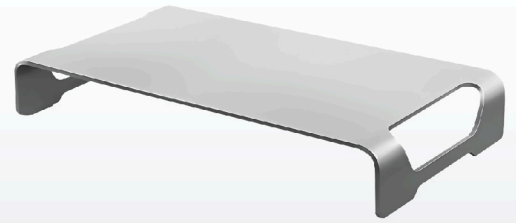

Slim Aluminum Monitor Riser

Simplicity Elevated.

Elevate your workspace with the Brateck Slim Aluminum Monitor Riser, designed to improve viewing comfort while maximizing desk organization.

Clean Workspace Design

Creates a more organized desk by providing a dedicated space for your monitor while freeing up room underneath for everyday essentials, helping reduce clutter and distractions.

Premium Aluminum Platform

Made from aluminum with a brushed anodized finish for durability and a modern appearance.

Enhanced Viewing Comfort

Raises your screen to a more natural viewing position, making long hours of work, studying, browsing, or gaming feel more comfortable.

Slim Aluminum Monitor Riser

Simplicity Elevated.

Its sleek aluminum construction complements modern office and home setups, making it an ideal solution for professionals, students, and remote workers.

Features